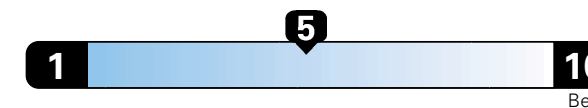

ALFA ROMEO GIULIA TI SPORT AWD

2018 MODEL YEAR

THIS VEHICLE IS MANUFACTURED TO MEET SPECIFIC UNITED STATES REQUIREMENTS. THIS VEHICLE IS NOT MANUFACTURED FOR SALE OR REGISTRATION OUTSIDE OF THE UNITED STATES.

MANUFACTURER'S SUGGESTED RETAIL PRICE OF THIS MODEL INCLUDING DEALER PREPARATION

Base Price: $42,195

ALFA GIULIA TI AWD

Exterior Color: Alfa White Exterior Paint
Interior Color: Black Interior Color w/Dark Gray Accent Stitching

Interior: Sport Leather Seats

Engine: 2.0L 280HP Direct Injection I4 Turbo Engine

Transmission: 8-Speed Automatic Transmission

STANDARD EQUIPMENT (UNLESS REPLACED BY OPTIONAL EQUIPMENT)

FUNCTIONAL/SAFETY FEATURES

- Dual Advanced Front Airbags
- Supplemental Side-Curtain Front and Rear Airbags
- LATCH Ready Child Seat Anchor System
- Rear Back-up Camera
- Front / Rear Park Assist Sensors
- Passive Entry / Keyless Go
- Remote Start System
- Stop / Start System
- Alfa DNA Drive Mode System
- Sport Suspension
- Carbon Fiber Drive Shaft
- Cruise Control
- Power Folding Heated Mirrors
- Rain Sensitive Windshield Wipers
- Heated Washer Nozzles
- Engine Cover with Alfa Romeo Script
- Remote Trunk Lid Release

INTERIOR FEATURES