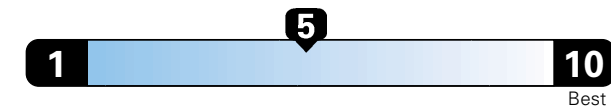

ALFA ROMEO GIULIA TI SPORT AWD

2018 MODEL YEAR

THIS VEHICLE IS MANUFACTURED TO MEET SPECIFIC UNITED STATES REQUIREMENTS. THIS VEHICLE IS NOT MANUFACTURED FOR SALE OR REGISTRATION OUTSIDE OF THE UNITED STATES.

MANUFACTURER'S SUGGESTED RETAIL PRICE OF THIS MODEL INCLUDING DEALER PREPARATION

Base Price: $42,195

ALFA GIULIA TI AWD
Exterior Color: Vulcano Black Metallic Exterior Paint
Interior Color: Black / Red Interior Colors
Interior: Sport Leather Seats
Engine: 2.0L 280HP Direct Injection I4 Turbo Engine
Transmission: 8-Speed Automatic Transmission

STANDARD EQUIPMENT (UNLESS REPLACED BY OPTIONAL EQUIPMENT)