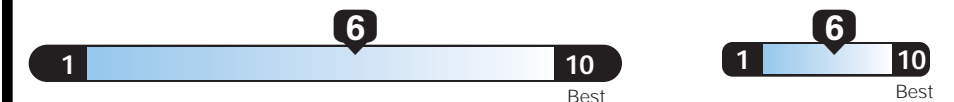

Fuel Economy & Greenhouse Gas Rating (tailpipe only) Smog Rating (tailpipe only)

This vehicle emits 348 grams CO2 per mile. The best emits 0 grams per mile (tailpipe only). Producing and distributing fuel also creates emissions; learn more at fuel economy.gov

Actual results will vary for many reasons, including driving conditions and how you drive and maintain your vehicle. The average new vehicle gets 26 MPG and cost $7,000 to fuel over 5 years. Cost estimates are based on 15,000 miles per year at $2.80 per gallon. MPGe is miles per gasoline gallon equivalent. Vehicle emissions are a significant cause of climate change and smog.

fuel economy.gov

Calculate personalized estimates and compare vehicles

Smartphone QR Code™

GOVERNMENT 5-STAR SAFETY RATINGS

This vehicle has not been rated by the government for frontal crash, side crash or rollover risk.

Source: National Highway Traffic Safety Administration (NHTSA)
www.safercar.gov or 1-888-327-4236

Bumper Performance

This vehicle is equipped with bumper systems that can withstand a frontal barrier impact speed of 2.5 miles per hour and a rear barrier impact speed of 2.5 miles per hour with no more damage than allowed by the Federal bumper standard. The Federal bumper standard allows damage to the bumpers and attaching hardware and specifies barrier tests to be conducted at 2.5 miles per hour.

PARTS CONTENT INFORMATION

FOR VEHICLES IN THIS CARLINE:
U.S./CANADIAN PARTS CONTENT: 0%

MAJOR SOURCES OF FOREIGN PARTS CONTENT:

ITALY: 69%
NOTE: PARTS CONTENT DOES NOT INCLUDE FINAL ASSEMBLY, DISTRIBUTION, OR OTHER NON-PARTS COSTS.

FOR THIS VEHICLE:
FINAL ASSEMBLY POINT:
CASSINO, ITALY

COUNTRY OF ORIGIN:
ENGINE: ITALY
TRANSMISSION: GERMANY