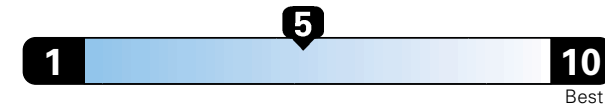

ALFA ROMEO GIULIA TI SPORT AWD

2018 MODEL YEAR

THIS VEHICLE IS MANUFACTURED TO MEET SPECIFIC UNITED STATES REQUIREMENTS. THIS VEHICLE IS NOT MANUFACTURED FOR SALE OR REGISTRATION OUTSIDE OF THE UNITED STATES.

MANUFACTURER'S SUGGESTED RETAIL PRICE OF THIS MODEL INCLUDING DEALER PREPARATION

Base Price: **$41,995**

ALFA GIULIA TI AWD

Exterior Color: Silverstone Gray Metallic Exterior Paint

Interior Color: Black / Red Interior Colors

Interior: Sport Leather Seats

Engine: 2.0L 280HP Direct Injection I4 Turbo Engine

Transmission: 8-Speed Automatic Transmission

STANDARD EQUIPMENT (UNLESS REPLACED BY OPTIONAL EQUIPMENT)

FUNCTIONAL/SAFETY FEATURES

- Dual Advanced Front Airbags
- Supplemental Side-Curtain Front and Rear Airbags
- LATCH Ready Child Seat Anchor System
- Rear Back-up Camera
- Front / Rear Park Assist Sensors
- Passive Entry / Keyless Go
- Remote Start System
- Stop / Start System
- Alfa DNA Drive Mode System
- Sport Suspension
- Carbon Fiber Drive Shaft
- Cruise Control
- Power Folding Heated Mirrors
- Rain Sensitive Windshield Wipers
- Heated Washer Nozzles
- Engine Cover with Alfa Romeo Script
- Remote Trunk Lid Release

INTERIOR FEATURES