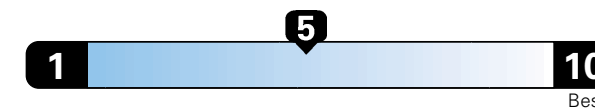

ALFA ROMEO GIULIA TI SPORT AWD

2018 MODEL YEAR

THIS VEHICLE IS MANUFACTURED TO MEET SPECIFIC UNITED STATES REQUIREMENTS. THIS VEHICLE IS NOT MANUFACTURED FOR SALE OR REGISTRATION OUTSIDE OF THE UNITED STATES.

MANUFACTURER'S SUGGESTED RETAIL PRICE OF THIS MODEL INCLUDING DEALER PREPARATION

Base Price: $42,195

ALFA GIULIA TI AWD

Exterior Color: Alfa Black Exterior Paint
Interior Color: Black Interior Color w/Dark Gray Accent Stitching

Interior: Sport Leather Seats
Engine: 2.0L 280HP Direct Injection I4 Turbo Engine

Transmission: 8-Speed Automatic Transmission

STANDARD EQUIPMENT (UNLESS REPLACED BY OPTIONAL EQUIPMENT)

FUNCTIONAL/SAFETY FEATURES

- Dual Advanced Front Airbags
- Supplemental Side-Curtain Front and Rear Airbags
- LATCH Ready Child Seat Anchor System
- Rear Back-up Camera
- Front / Rear Park-Assist Sensors
- Passive Entry / Keyless Go™
- Remote-Start System
- Stop / Start System
- Alfa DNA Drive Mode System
- Sport Suspension
- Carbon Fiber Drive Shaft
- Cruise Control
- Power Folding Heated Mirrors
- Rain-Sensitive Windshield Wipers
- Heated Washer Nozzles
- Engine Cover with Alfa Romeo Script
- Remote Trunk Lid Release

INTERIOR FEATURES