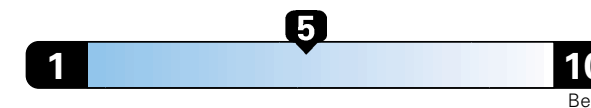

3.8 gallons per 100 miles

You spend \$1,250 in fuel costs over 5 years compared to the average new vehicle.

Annual fuel cost \$1,600

Fuel Economy & Greenhouse Gas Rating (tailpipe only)

Smog Rating (tailpipe only)