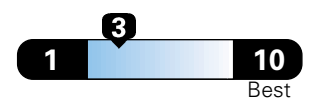

You spend \$1,250
in fuel costs over 5 years compared to the average new vehicle.

Annual fuel cost \$1,600

Fuel Economy & Greenhouse Gas Rating (tailpipe only)

Smog Rating (tailpipe only)

This vehicle emits 348 grams CO2 per mile. The best emits 0 grams per mile (tailpipe only). Producing and distributing fuel also creates emissions; learn more at fuelconomy.gov.