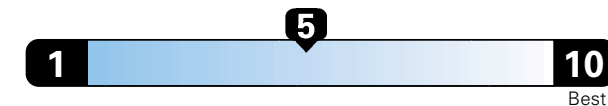

You spend \$1,250
in fuel costs over 5 years compared to the average new vehicle.

Annual fuel cost \$1,600

Fuel Economy & Greenhouse Gas Rating (tailpipe only)

Smog Rating (tailpipe only)

This vehicle emits 348 grams CO2 per mile. The best emits 0 grams per mile (tailpipe only). Producing and distributing fuel also creates emissions; learn more at fuelconomy.gov.