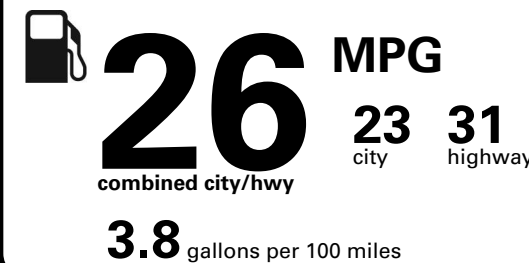

FCA US LLC

Fuel Economy and Environment

Gasoline Vehicle

Fuel Economy These estimates reflect new EPA methods beginning with 2017 models.

Midsized cars range from 14 to 136 MPGe. The best vehicle rates 136 MPGe.

You spend \$1,250
in fuel costs over 5 years compared to the average new vehicle.

Annual fuel cost \$1,600

Fuel Economy & Greenhouse Gas Rating (tailpipe only)

Smog Rating (tailpipe only)

This vehicle emits 348 grams CO2 per mile. The best emits 0 grams per mile (tailpipe only). Producing and distributing fuel also creates emissions; learn more at fuelconomy.gov.