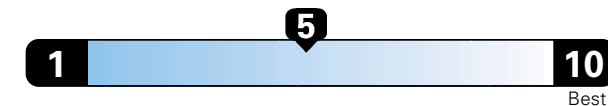

FCA US LLC

Fuel Economy and Environment

Gasoline Vehicle

Fuel Economy These estimates reflect new EPA methods beginning with 2017 models.

Midsized cars range from 14 to 136 MPGe. The best vehicle rates 136 MPGe.

You spend \$1,250
in fuel costs over 5 years compared to the average new vehicle.

Annual fuel cost \$1,600

Fuel Economy & Greenhouse Gas Rating (tailpipe only)

Smog Rating (tailpipe only)

This vehicle emits 348 grams CO2 per mile. The best emits 0 grams per mile (tailpipe only). Producing and distributing fuel also creates emissions; learn more at fuelconomy.gov.