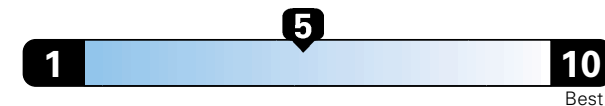

ALFA ROMEO GIULIA TI LUSO AWD

2018 MODEL YEAR

THIS VEHICLE IS MANUFACTURED TO MEET SPECIFIC UNITED STATES REQUIREMENTS. THIS VEHICLE IS NOT MANUFACTURED FOR SALE OR REGISTRATION OUTSIDE OF THE UNITED STATES.

MANUFACTURER'S SUGGESTED RETAIL PRICE OF THIS MODEL INCLUDING DEALER PREPARATION

Base Price: $42,195

ALFA GIULIA TI AWD

Exterior Color: Vesuvio Gray Metallic Exterior Paint

Interior Color: Black Interior Color w/Dark Gray Accent Stitching

Interior: Luxury Leather Seats

Engine: 2.0L 280HP Direct Injection I4 Turbo Engine

Transmission: 8-Speed Automatic Transmission

STANDARD EQUIPMENT (UNLESS REPLACED BY OPTIONAL EQUIPMENT)

FUNCTIONAL/SAFETY FEATURES

- Dual Advanced Front Airbags
- Supplemental Side-Curtain Front and Rear Airbags
- LATCH Ready Child Seat Anchor System
- Rear Back-up Camera
- Front / Rear Park Assist Sensors
- Passive Entry / Keyless Go
- Remote Start System
- Stop / Start System
- Alfa DNA Drive Mode System
- Sport Suspension
- Carbon Fiber Drive Shaft
- Cruise Control
- Power Folding Heated Mirrors
- Rain Sensitive Windshield Wipers
- Heated Washer Nozzles
- Engine Cover with Alfa Romeo Script
- Remote Trunk Lid Release

INTERIOR FEATURES