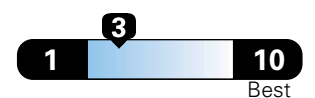

3.8 gallons per 100 miles

You spend
\$1,250
in fuel costs
over 5 years
compared to the
average new vehicle.

Annual fuel cost
\$1,600

Fuel Economy & Greenhouse Gas Rating (tailpipe only)

Smog Rating (tailpipe only)