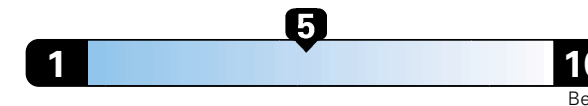

ALFA ROMEO GIULIA TI SPORT AWD

2018 MODEL YEAR

THIS VEHICLE IS MANUFACTURED TO MEET SPECIFIC UNITED STATES REQUIREMENTS. THIS VEHICLE IS NOT MANUFACTURED FOR SALE OR REGISTRATION OUTSIDE OF THE UNITED STATES.

MANUFACTURER'S SUGGESTED RETAIL PRICE OF THIS MODEL INCLUDING DEALER PREPARATION

Base Price: $41,995

ALFA GIULIA TI AWD
Exterior Color: Misano Blue Metallic Exterior Paint
Interior Color: Black Interior Color w/Dark Gray Accent Stitching
Interior: Sport Leather Seats
Engine: 2.0L 280HP Direct Injection I4 Turbo Engine
Transmission: 8-Speed Automatic Transmission

STANDARD EQUIPMENT (UNLESS REPLACED BY OPTIONAL EQUIPMENT)
FUNCTIONAL/SAFETY FEATURES

- Dual Advanced Front Airbags
- Supplemental Side-Curtain Front and Rear Airbags
- LATCH Ready Child Seat Anchor System
- Rear Back-up Camera
- Front / Rear Park Assist Sensors
- Passive Entry / Keyless Go
- Remote Start System
- Stop / Start System
- Alfa DNA Drive Mode System
- Sport Suspension
- Carbon Fiber Drive Shaft
- Cruise Control
- Power Folding Heated Mirrors
- Rain Sensitive Windshield Wipers
- Heated Washer Nozzles
- Engine Cover with Alfa Romeo Script
- Remote Trunk Lid Release