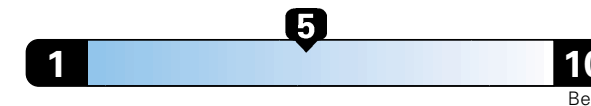

ALFA ROMEO GIULIA TI SPORT AWD

2018 MODEL YEAR

THIS VEHICLE IS MANUFACTURED TO MEET SPECIFIC UNITED STATES REQUIREMENTS. THIS VEHICLE IS NOT MANUFACTURED FOR SALE OR REGISTRATION OUTSIDE OF THE UNITED STATES.

MANUFACTURER'S SUGGESTED RETAIL PRICE OF THIS MODEL INCLUDING DEALER PREPARATION

Base Price: $42,195

ALFA GIULIA TI AWD

Exterior Color: Montecarlo Blue Metallic Exterior Paint

Interior Color: Black / Ice Interior Colors

Interior: Sport Leather Seats

Engine: 2.0L 280HP Direct Injection I4 Turbo Engine

Transmission: 8-Speed Automatic Transmission

STANDARD EQUIPMENT (UNLESS REPLACED BY OPTIONAL EQUIPMENT)

FUNCTIONAL/SAFETY FEATURES

- Dual Advanced Front Airbags
- Supplemental Side-Curtain Front and Rear Airbags
- LATCH Ready Child Seat Anchor System
- Rear Back-up Camera
- Front / Rear Park Assist Sensors
- Passive Entry / Keyless Go
- Remote Start System
- Stop / Start System
- Alfa DNA Drive Mode System
- Sport Suspension
- Carbon Fiber Drive Shaft
- Cruise Control
- Power Folding Heated Mirrors
- Rain Sensitive Windshield Wipers
- Heated Washer Nozzles
- Engine Cover with Alfa Romeo Script
- Remote Trunk Lid Release

INTERIOR FEATURES

- 8.8-Inch AM / FM Bluetooth® Radio
- 8 Speakers
- Cluster 7.0-Inch TFT Color Display
- USB Media Input Hub w/ Aux
- Google Android Auto™
- Apple CarPlay®
- 12-Volt Center Console Power Outlet
- SiriusXM® Sat Radio w/ 1-Yr Radio Subscription
- For More Info, Call 800-643-2112
- 6-Way Driver / Passenger Seats
- Driver / Passenger Power 4-Way Lumbar Adjust
- Heated Front Seats
- 40 / 20 / 40 Rear Seat with Ski Pass-Through
- Leather-Wrapped Flat Bottom Steering Wheel
- Heated Steering Wheel
- Alfa Romeo Bright Door Sills
- Dark Gray Oak Wood Interior Trim
- Ambient Lighting Package
- Auto-Dimming Rear View Inside Mirror
- A/C Auto Temperature Control with Dual Zone Control