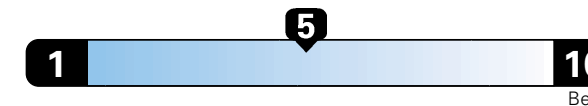

ALFA ROMEO GIULIA TI SPORT AWD

2018 MODEL YEAR

THIS VEHICLE IS MANUFACTURED TO MEET SPECIFIC UNITED STATES REQUIREMENTS. THIS VEHICLE IS NOT MANUFACTURED FOR SALE OR REGISTRATION OUTSIDE OF THE UNITED STATES.

MANUFACTURER'S SUGGESTED RETAIL PRICE OF THIS MODEL INCLUDING DEALER PREPARATION

Base Price: $42,195

ALFA GIULIA TI AWD
Exterior Color: Misano Blue Metallic Exterior Paint
Interior Color: Black Interior Color w/Dark Gray Accent Stitching
Interior: Sport Leather Seats
Engine: 2.0L 280HP Direct Injection I4 Turbo Engine
Transmission: 8-Speed Automatic Transmission

STANDARD EQUIPMENT (UNLESS REPLACED BY OPTIONAL EQUIPMENT)
FUNCTIONAL/SAFETY FEATURES

Dual Advanced Front Airbags
Supplemental Side-Curtain Front and Rear Airbags
LATCH Ready Child Seat Anchor System
Rear Back-up Camera
Front / Rear Park-Assist Sensors
Passive Entry / Keyless Go™
Remote-Start System
Stop / Start System
Alfa DNA Drive Mode System
Sport Suspension
Carbon Fiber Drive Shaft
Cruise Control
Power Folding Heated Mirrors
Rain-Sensitive Windshield Wipers
Heated Washer Nozzles
Engine Cover with Alfa Romeo Script
Remote Trunk Lid Release

INTERIOR FEATURES
8.8-Inch AM / FM Bluetooth® Radio
8-Speaker Audio System
Cluster 7.0-Inch TFT Color Display
Apple CarPlay®
Google Android Auto™
USB Media Input Hub w/ Aux
12-Volt Center Console Power Outlet
SiriusXM® Sat Radio w/ 1-Yr Radio Subscription
For More Info, Call 800-643-2112