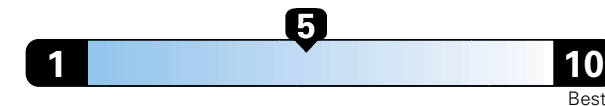

ALFA ROMEO GIULIA TI SPORT AWD

2018 MODEL YEAR

THIS VEHICLE IS MANUFACTURED TO MEET SPECIFIC UNITED STATES REQUIREMENTS. THIS VEHICLE IS NOT MANUFACTURED FOR SALE OR REGISTRATION OUTSIDE OF THE UNITED STATES.

MANUFACTURER'S SUGGESTED RETAIL PRICE OF THIS MODEL INCLUDING DEALER PREPARATION

Base Price: $41,995

ALFA GIULIA TI AWD
Exterior Color: Montecarlo Blue Metallic Exterior Paint
Interior Color: Black / Tan Interior Colors
Interior: Sport Leather Seats
Engine: 2.0L 280HP Direct Injection I4 Turbo Engine
Transmission: 8-Speed Automatic Transmission

STANDARD EQUIPMENT (UNLESS REPLACED BY OPTIONAL EQUIPMENT)
FUNCTIONAL/SAFETY FEATURES

Dual Advanced Front Airbags
Supplemental Side-Curtain Front and Rear Airbags
LATCH Ready Child Seat Anchor System
Rear Back-up Camera
Front / Rear Park Assist Sensors
Passive Entry / Keyless Go
Remote Start System
Stop / Start System
Alfa DNA Drive Mode System
Sport Suspension
Carbon Fiber Drive Shaft
Cruise Control
Power Folding Heated Mirrors
Rain Sensitive Windshield Wipers
Heated Washer Nozzles
Engine Cover with Alfa Romeo Script
Remote Trunk Lid Release

INTERIOR FEATURES
8.8-Inch AM / FM Bluetooth® Radio
Pre-Wired for Apple Carplay®/Google Android Auto™
8 Speakers
Cluster 7.0-Inch TFT Color Display
USB Media Input Hub w/ Aux
12-Volt Center Console Power Outlet
SiriusXM® Sat Radio w/ 1-Yr Radio Subscription
For More Info, Call 800-643-2112
6-Way Driver / Passenger Seats
Driver / Passenger Power 4-Way Lumbar Adjust
Heated Front Seats