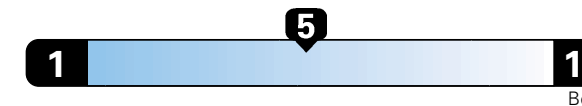

ALFA ROMEO GIULIA TI SPORT AWD

2018 MODEL YEAR

THIS VEHICLE IS MANUFACTURED TO MEET SPECIFIC UNITED STATES REQUIREMENTS. THIS VEHICLE IS NOT MANUFACTURED FOR SALE OR REGISTRATION OUTSIDE OF THE UNITED STATES.

MANUFACTURER'S SUGGESTED RETAIL PRICE OF THIS MODEL INCLUDING DEALER PREPARATION

Base Price: $42,195

ALFA GIULIA TI AWD
Exterior Color: Rosso (Red) Competizione Tri-Coat Exterior Paint
Interior Color: Black Interior Color w/Dark Gray Accent Stitching
Interior: Sport Leather Seats
Engine: 2.0L 280HP Direct Injection I4 Turbo Engine
Transmission: 8-Speed Automatic Transmission

STANDARD EQUIPMENT (UNLESS REPLACED BY OPTIONAL EQUIPMENT)
FUNCTIONAL/SAFETY FEATURES

Dual Advanced Front Airbags
Supplemental Side-Curtain Front and Rear Airbags
LATCH Ready Child Seat Anchor System
Rear Back-up Camera
Front / Rear Park-Assist Sensors
Passive Entry / Keyless Go™
Remote-Start System
Stop / Start System
Alfa DNA Drive Mode System
Sport Suspension
Carbon Fiber Drive Shaft
Cruise Control
Power Folding Heated Mirrors
Rain-Sensitive Windshield Wipers
Heated Washer Nozzles
Engine Cover with Alfa Romeo Script
Remote Trunk Lid Release

INTERIOR FEATURES
8.8-Inch AM / FM Bluetooth® Radio
8-Speaker Audio System
Cluster 7.0-Inch TFT Color Display
Apple CarPlay®
Google Android Auto™
USB Media Input Hub w/ Aux
12-Volt Center Console Power Outlet
SiriusXM® Sat Radio w/ 1-Yr Radio Subscription
For More Info, Call 800-643-2112