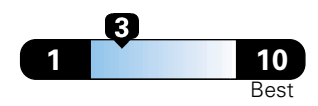

Smog Rating (tailpipe only)

This vehicle emits 348 grams CO2 per mile. The best emits 0 grams per mile (tailpipe only). Producing and distributing fuel also creates emissions; learn more at fuelconomy.gov.

Actual results will vary for many reasons, including driving conditions and how you drive and maintain your vehicle. The average new vehicle gets 27 MPG and cost $6,750 to fuel over 5 years. Cost estimates are based on 15,000 miles per year at $2.80 per gallon. MPGe is miles per gasoline gallon equivalent. Vehicle emissions are a significant cause of climate change and smog.

fuelconomy.gov

Calculate personalized estimates and compare vehicles