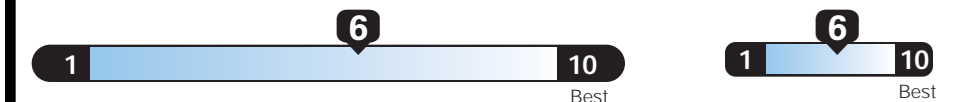

Fuel Economy & Greenhouse Gas Rating (tailpipe only) Smog Rating (tailpipe only)

This vehicle emits 348 grams CO2 per mile. The best emits 0 grams per mile (tailpipe only). Producing and distributing fuel also creates emissions; learn more at fuel economy.gov

Actual results will vary for many reasons, including driving conditions and how you drive and maintain your vehicle. The average new vehicle gets 26 MPG and cost $7,000 to fuel over 5 years. Cost estimates are based on 15,000 miles per year at $2.80 per gallon. MPGe is miles per gasoline gallon equivalent. Vehicle emissions are a significant cause of climate change and smog.

fuel economy.gov

Calculate personalized estimates and compare vehicles