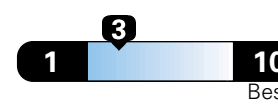

Annual fuel cost
\$1,650

Fuel Economy & Greenhouse Gas Rating (tailpipe only)

Smog Rating (tailpipe only)

This vehicle emits 330 grams CO2 per mile. The best emits 0 grams per mile (tailpipe only). Producing and distributing fuel also creates emissions; learn more at fuel economy.gov.