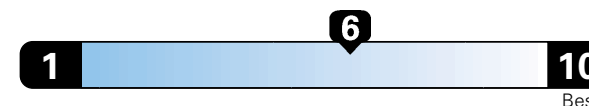

ALFA ROMEO GIULIA RWD

2019 MODEL YEAR

THIS VEHICLE IS MANUFACTURED TO MEET SPECIFIC UNITED STATES REQUIREMENTS. THIS VEHICLE IS NOT MANUFACTURED FOR SALE OR REGISTRATION OUTSIDE OF THE UNITED STATES.

MANUFACTURER'S SUGGESTED RETAIL PRICE OF THIS MODEL INCLUDING DEALER PREPARATION

Base Price: $38,195

ALFA GIULIA RWD
Exterior Color: Alfa Rosso (Red) Exterior Paint
Interior Color: Black / Red Interior Colors
Interior: Leather Seats
Engine: 2.0L 280HP Turbocharged I4 Engine
Transmission: 8-Speed Automatic Transmission
STANDARD EQUIPMENT (UNLESS REPLACED BY OPTIONAL EQUIPMENT)
FUNCTIONAL/SAFETY FEATURES

Dual Advanced Front Airbags
Supplemental Side-Curtain Front and Rear Airbags
LATCH Ready Child Seat Anchor System
Rear Back-Up Camera
Rear Parking Assist Sensors
Passive Entry / Keyless Go™
Remote-Start System
Stop / Start System
Alfa DNA Drive Mode System
Sport Suspension
Carbon Fiber Drive Shaft
Cruise Control
Power Folding Heated Mirrors
Rain-Sensitive Windshield Wipers
Universal Garage-Door Opener
Remote Trunk Lid Release

INTERIOR FEATURES
6.5-Inch AM / FM Radio with Bluetooth®
Apple CarPlay®
Google Android Auto™
Bluetooth® Handsfree Phone and Audio
Cluster 7.0-Inch TFT Color Display
8-Speaker Audio System
USB Media Input Hub w/ Aux
12-Volt Center Console Power Outlet
Leather-Wrapped Steering Wheel
Steering Wheel Mounted Audio Controls
Power Adjust 6-Way Driver Seat
Power Adjust 6-Way Front Passenger Seat
Power 4-Way Driver Lumbar Adjust
Power 4-Way Passenger Lumbar Adjust
Driver Seat Memory
40 / 20 / 40 Rear Seat with Ski Pass-Through
Alfa Romeo Bright Door Sills
Ambient Lighting Package
Auto-Dimming Rear View Inside Mirror
A/C Auto Temperature Control w/ Dual Zone Control
Driver Side Instrument Panel Storage Bin