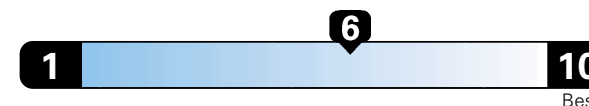

ALFA ROMEO GIULIA RWD

2019 MODEL YEAR

THIS VEHICLE IS MANUFACTURED TO MEET SPECIFIC UNITED STATES REQUIREMENTS. THIS VEHICLE IS NOT MANUFACTURED FOR SALE OR REGISTRATION OUTSIDE OF THE UNITED STATES.

MANUFACTURER'S SUGGESTED RETAIL PRICE OF THIS MODEL INCLUDING DEALER PREPARATION

Base Price: $38,195

ALFA GIULIA RWD
Exterior Color: Silverstone Gray Metallic Exterior Paint
Interior Color: Black Interior Color
Interior: Leather Seats
Engine: 2.0L 280HP Turbocharged I4 Engine
Transmission: 8-Speed Automatic Transmission
STANDARD EQUIPMENT (UNLESS REPLACED BY OPTIONAL EQUIPMENT)
FUNCTIONAL/SAFETY FEATURES

Dual Advanced Front Airbags
Supplemental Side-Curtain Front and Rear Airbags
LATCH Ready Child Seat Anchor System
Rear Back-Up Camera
Rear Parking Assist Sensors
Passive Entry / Keyless Go™
Remote-Start System
Stop / Start System
Alfa DNA Drive Mode System
Sport Suspension
Carbon Fiber Drive Shaft
Cruise Control
Power Folding Heated Mirrors
Rain-Sensitive Windshield Wipers
Universal Garage-Door Opener
Remote Trunk Lid Release

INTERIOR FEATURES
6.5-Inch AM / FM Radio with Bluetooth®
Apple CarPlay®
Google Android Auto™
Bluetooth® Handsfree Phone and Audio
Cluster 7.0-Inch TFT Color Display
8-Speaker Audio System
USB Media Input Hub w/ Aux
12-Volt Center Console Power Outlet
Leather-Wrapped Steering Wheel
Steering Wheel Mounted Audio Controls
Power Adjust 6-Way Driver Seat
Power Adjust 6-Way Front Passenger Seat
Power 4-Way Driver Lumbar Adjust
Power 4-Way Passenger Lumbar Adjust
Driver Seat Memory
40 / 20 / 40 Rear Seat with Ski Pass-Through
Alfa Romeo Bright Door Sills
Ambient Lighting Package
Auto-Dimming Rear View Inside Mirror
A/C Auto Temperature Control w/ Dual Zone Control
Driver Side Instrument Panel Storage Bin