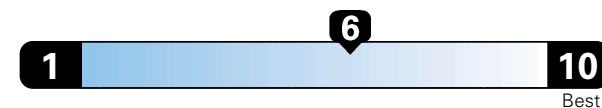

ALFA ROMEO GIULIA SPORT RWD

2019 MODEL YEAR

THIS VEHICLE IS MANUFACTURED TO MEET SPECIFIC UNITED STATES REQUIREMENTS. THIS VEHICLE IS NOT MANUFACTURED FOR SALE OR REGISTRATION OUTSIDE OF THE UNITED STATES.

MANUFACTURER'S SUGGESTED RETAIL PRICE OF THIS MODEL INCLUDING DEALER PREPARATION

Base Price: $38,195

ALFA GIULIA RWD
Exterior Color: Montecarlo Blue Metallic Exterior Paint
Interior Color: Black / Tan Interior Colors
Interior: Leather Seats
Engine: 2.0L 280HP Turbocharged I4 Engine
Transmission: 8-Speed Automatic Transmission

STANDARD EQUIPMENT (UNLESS REPLACED BY OPTIONAL EQUIPMENT)
FUNCTIONAL/SAFETY FEATURES

- Dual Advanced Front Airbags
- Supplemental Side-Curtain Front and Rear Airbags
- LATCH Ready Child Seat Anchor System
- Rear Back-Up Camera
- Rear Parking Assist Sensors
- Passive Entry / Keyless Go™
- Remote-Start System
- Stop / Start System
- Alfa DNA Drive Mode System
- Sport Suspension
- Carbon Fiber Drive Shaft
- Cruise Control
- Power Folding Heated Mirrors
- Rain-Sensitive Windshield Wipers
- Universal Garage-Door Opener
- Remote Trunk Lid Release

INTERIOR FEATURES