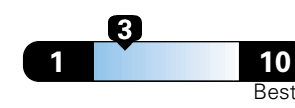

Smog Rating (tailpipe only)

This vehicle emits 330 grams CO2 per mile. The best emits 0 grams per mile (tailpipe only). Producing and distributing fuel also creates emissions; learn more at fuel economy.gov.

Actual results will vary for many reasons, including driving conditions and how you drive and maintain your vehicle. The average new vehicle gets 27 MPG and cost $7,000 to fuel over 5 years. Cost estimates are based on 15,000 miles per year at $3.00 per gallon. MPGe is miles per gasoline gallon equivalent. Vehicle emissions are a significant cause of climate change and smog.

fuel economy.gov

Calculate personalized estimates and compare vehicles