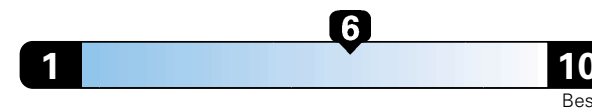

ALFA ROMEO GIULIA SPORT RWD

2019 MODEL YEAR

THIS VEHICLE IS MANUFACTURED TO MEET SPECIFIC UNITED STATES REQUIREMENTS. THIS VEHICLE IS NOT MANUFACTURED FOR SALE OR REGISTRATION OUTSIDE OF THE UNITED STATES.

MANUFACTURER'S SUGGESTED RETAIL PRICE OF THIS MODEL INCLUDING DEALER PREPARATION

Base Price: $38,195

ALFA GIULIA RWD
Exterior Color: Alfa Black Exterior Paint
Interior Color: Black / Tan Interior Colors
Interior: Leather Seats
Engine: 2.0L 280HP Turbocharged I4 Engine
Transmission: 8-Speed Automatic Transmission
STANDARD EQUIPMENT (UNLESS REPLACED BY OPTIONAL EQUIPMENT)
FUNCTIONAL/SAFETY FEATURES

Dual Advanced Front Airbags
Supplemental Side-Curtain Front and Rear Airbags
LATCH Ready Child Seat Anchor System
Rear Back-Up Camera
Rear Parking Assist Sensors
Passive Entry / Keyless Go™
Remote-Start System
Stop / Start System
Alfa DNA Drive Mode System
Sport Suspension
Carbon Fiber Drive Shaft
Cruise Control
Power Folding Heated Mirrors
Rain-Sensitive Windshield Wipers
Universal Garage-Door Opener
Remote Trunk Lid Release

INTERIOR FEATURES
6.5-Inch AM / FM Radio with Bluetooth®
Apple CarPlay®
Google Android Auto™
Bluetooth® Handsfree Phone and Audio
Cluster 7.0-Inch TFT Color Display
8-Speaker Audio System
USB Media Input Hub w/ Aux
12-Volt Center Console Power Outlet
Leather-Wrapped Steering Wheel
Steering Wheel Mounted Audio Controls
Power Adjust 6-Way Driver Seat
Power Adjust 6-Way Front Passenger Seat
Power 4-Way Driver Lumbar Adjust
Power 4-Way Passenger Lumbar Adjust
Driver Seat Memory
40 / 20 / 40 Rear Seat with Ski Pass-Through
Alfa Romeo Bright Door Sills
Ambient Lighting Package
Auto-Dimming Rear View Inside Mirror
A/C Auto Temperature Control w/ Dual Zone Control
Driver Side Instrument Panel Storage Bin