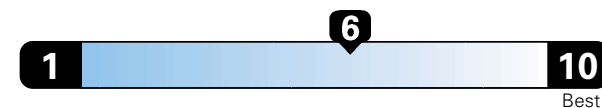

ALFA ROMEO GIULIA SPORT RWD

2019 MODEL YEAR

THIS VEHICLE IS MANUFACTURED TO MEET SPECIFIC UNITED STATES REQUIREMENTS. THIS VEHICLE IS NOT MANUFACTURED FOR SALE OR REGISTRATION OUTSIDE OF THE UNITED STATES.

MANUFACTURER'S SUGGESTED RETAIL PRICE OF THIS MODEL INCLUDING DEALER PREPARATION

Base Price: **$38,195**

ALFA GIULIA RWD

Exterior Color: Vesuvio Gray Metallic Exterior Paint

Interior Color: Black / Tan Interior Colors

Interior: Leather Seats

Engine: 2.0L 280HP Turbocharged I4 Engine

Transmission: 8-Speed Automatic Transmission

STANDARD EQUIPMENT (UNLESS REPLACED BY OPTIONAL EQUIPMENT)

FUNCTIONAL/SAFETY FEATURES

- Dual Advanced Front Airbags
- Supplemental Side-Curtain Front and Rear Airbags
- LATCH Ready Child Seat Anchor System
- Rear Back-Up Camera
- Rear Parking Assist Sensors
- Passive Entry / Keyless Go™
- Remote-Start System
- Stop / Start System
- Alfa DNA Drive Mode System
- Sport Suspension
- Carbon Fiber Drive Shaft
- Cruise Control
- Power Folding Heated Mirrors
- Rain-Sensitive Windshield Wipers
- Universal Garage-Door Opener
- Remote Trunk Lid Release

INTERIOR FEATURES