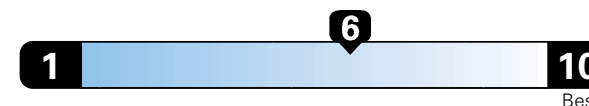

ALFA ROMEO GIULIA SPORT RWD

2019 MODEL YEAR

THIS VEHICLE IS MANUFACTURED TO MEET SPECIFIC UNITED STATES REQUIREMENTS. THIS VEHICLE IS NOT MANUFACTURED FOR SALE OR REGISTRATION OUTSIDE OF THE UNITED STATES.

MANUFACTURER'S SUGGESTED RETAIL PRICE OF THIS MODEL INCLUDING DEALER PREPARATION

Base Price: **$38,195**

ALFA GIULIA RWD

Exterior Color: Alfa Black Exterior Paint

Interior Color: Ice Interior Color

Interior: Leather Seats

Engine: 2.0L 280HP Turbocharged I4 Engine

Transmission: 8-Speed Automatic Transmission

STANDARD EQUIPMENT (UNLESS REPLACED BY OPTIONAL EQUIPMENT)

FUNCTIONAL/SAFETY FEATURES

- Dual Advanced Front Airbags
- Supplemental Side-Curtain Front and Rear Airbags
- LATCH Ready Child Seat Anchor System
- Rear Back-Up Camera
- Rear Parking Assist Sensors
- Passive Entry / Keyless Go™
- Remote-Start System
- Stop / Start System
- Alfa DNA Drive Mode System
- Sport Suspension
- Carbon Fiber Drive Shaft
- Cruise Control
- Power Folding Heated Mirrors
- Rain-Sensitive Windshield Wipers
- Universal Garage-Door Opener
- Remote Trunk Lid Release

INTERIOR FEATURES

- 6.5-Inch AM / FM Radio with Bluetooth®
- Apple CarPlay®
- Google Android Auto™
- Bluetooth® Handsfree Phone and Audio
- Cluster 7.0-Inch TFT Color Display
- 8-Speaker Audio System
- USB Media Input Hub w/ Aux
- 12-Volt Center Console Power Outlet
- Leather-Wrapped Steering Wheel
- Steering Wheel Mounted Audio Controls
- Power Adjust 6-Way Driver Seat
- Power Adjust 6-Way Front Passenger Seat
- Power 4-Way Driver Lumbar Adjust
- Power 4-Way Passenger Lumbar Adjust
- Driver Seat Memory
- 40 / 20 / 40 Rear Seat with Ski Pass-Through
- Alfa Romeo Bright Door Sills
- Ambient Lighting Package
- Auto-Dimming Rear View Inside Mirror
- A/C Auto Temperature Control w/ Dual Zone Control
- Driver Side Instrument Panel Storage Bin

EXTERIOR FEATURES