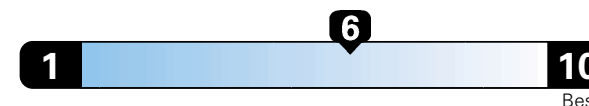

ALFA ROMEO GIULIA RWD

2019 MODEL YEAR

THIS VEHICLE IS MANUFACTURED TO MEET SPECIFIC UNITED STATES REQUIREMENTS. THIS VEHICLE IS NOT MANUFACTURED FOR SALE OR REGISTRATION OUTSIDE OF THE UNITED STATES.

MANUFACTURER'S SUGGESTED RETAIL PRICE OF THIS MODEL INCLUDING DEALER PREPARATION

Base Price: **$38,195**

ALFA GIULIA RWD
Exterior Color: Stromboli Gray Metallic Exterior Paint
Interior Color: Black Interior Color
Interior: Leather Seats
Engine: 2.0L 280HP Turbocharged I4 Engine
Transmission: 8-Speed Automatic Transmission
STANDARD EQUIPMENT (UNLESS REPLACED BY OPTIONAL EQUIPMENT)
FUNCTIONAL/SAFETY FEATURES

Dual Advanced Front Airbags
Supplemental Side-Curtain Front and Rear Airbags
LATCH Ready Child Seat Anchor System
Rear Back-Up Camera
Rear Parking Assist Sensors
Passive Entry / Keyless Go™
Remote-Start System
Stop / Start System
Alfa DNA Drive Mode System
Sport Suspension
Carbon Fiber Drive Shaft
Cruise Control
Power Folding Heated Mirrors
Rain-Sensitive Windshield Wipers
Universal Garage-Door Opener
Remote Trunk Lid Release

INTERIOR FEATURES
6.5-Inch AM / FM Radio with Bluetooth®
Apple CarPlay®
Google Android Auto™
Bluetooth® Handsfree Phone and Audio
Cluster 7.0-Inch TFT Color Display
8-Speaker Audio System
USB Media Input Hub w/ Aux
12-Volt Center Console Power Outlet
Leather-Wrapped Steering Wheel
Steering Wheel Mounted Audio Controls
Power Adjust 6-Way Driver Seat
Power Adjust 6-Way Front Passenger Seat
Power 4-Way Driver Lumbar Adjust
Power 4-Way Passenger Lumbar Adjust
Driver Seat Memory
40 / 20 / 40 Rear Seat with Ski Pass-Through
Alfa Romeo Bright Door Sills
Ambient Lighting Package
Auto-Dimming Rear View Inside Mirror
A/C Auto Temperature Control w/ Dual Zone Control
Driver Side Instrument Panel Storage Bin