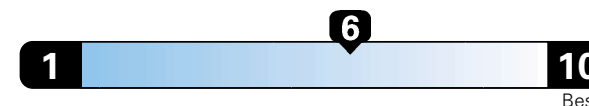

ALFA ROMEO GIULIA RWD

2019 MODEL YEAR

THIS VEHICLE IS MANUFACTURED TO MEET SPECIFIC UNITED STATES REQUIREMENTS. THIS VEHICLE IS NOT MANUFACTURED FOR SALE OR REGISTRATION OUTSIDE OF THE UNITED STATES.

MANUFACTURER'S SUGGESTED RETAIL PRICE OF THIS MODEL INCLUDING DEALER PREPARATION

Base Price: **$38,195**

ALFA GIULIA RWD

Exterior Color: Alfa Black Exterior Paint

Interior Color: Black / Red Interior Colors

Interior: Leather Seats

Engine: 2.0L 280HP Turbocharged I4 Engine

Transmission: 8-Speed Automatic Transmission

STANDARD EQUIPMENT (UNLESS REPLACED BY OPTIONAL EQUIPMENT)

FUNCTIONAL/SAFETY FEATURES

- Dual Advanced Front Airbags
- Supplemental Side-Curtain Front and Rear Airbags
- LATCH Ready Child Seat Anchor System
- Rear Back-Up Camera
- Rear Parking Assist Sensors
- Passive Entry / Keyless Go™
- Remote-Start System
- Stop / Start System
- Alfa DNA Drive Mode System
- Sport Suspension
- Carbon Fiber Drive Shaft
- Cruise Control
- Power Folding Heated Mirrors
- Rain-Sensitive Windshield Wipers
- Universal Garage-Door Opener
- Remote Trunk Lid Release

INTERIOR FEATURES

- 6.5-Inch AM / FM Radio with Bluetooth®
- Apple CarPlay®
- Google Android Auto™
- Bluetooth® Handsfree Phone and Audio
- Cluster 7.0-Inch TFT Color Display
- 8-Speaker Audio System
- USB Media Input Hub w/ Aux
- 12-Volt Center Console Power Outlet
- Leather-Wrapped Steering Wheel
- Steering Wheel Mounted Audio Controls
- Power Adjust 6-Way Driver Seat
- Power Adjust 6-Way Front Passenger Seat
- Power 4-Way Driver Lumbar Adjust
- Power 4-Way Passenger Lumbar Adjust
- Driver Seat Memory
- 40 / 20 / 40 Rear Seat with Ski Pass-Through
- Alfa Romeo Bright Door Sills
- Ambient Lighting Package
- Auto-Dimming Rear View Inside Mirror
- A/C Auto Temperature Control w/ Dual Zone Control
- Driver Side Instrument Panel Storage Bin