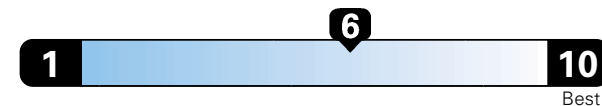

ALFA ROMEO GIULIA SPORT RWD

2019 MODEL YEAR

THIS VEHICLE IS MANUFACTURED TO MEET SPECIFIC UNITED STATES REQUIREMENTS. THIS VEHICLE IS NOT MANUFACTURED FOR SALE OR REGISTRATION OUTSIDE OF THE UNITED STATES.

MANUFACTURER'S SUGGESTED RETAIL PRICE OF THIS MODEL INCLUDING DEALER PREPARATION

Base Price: **$38,195**

ALFA GIULIA RWD

Exterior Color: Alfa Rosso (Red) Exterior Paint

Interior Color: Black / Tan Interior Colors

Interior: Leather Seats

Engine: 2.0L 280HP Turbocharged I4 Engine

Transmission: 8-Speed Automatic Transmission

STANDARD EQUIPMENT (UNLESS REPLACED BY OPTIONAL EQUIPMENT)

FUNCTIONAL/SAFETY FEATURES

- Dual Advanced Front Airbags
- Supplemental Side-Curtain Front and Rear Airbags
- LATCH Ready Child Seat Anchor System
- Rear Back-Up Camera
- Rear Parking Assist Sensors
- Passive Entry / Keyless Go™
- Remote-Start System
- Stop / Start System
- Alfa DNA Drive Mode System
- Sport Suspension
- Carbon Fiber Drive Shaft
- Cruise Control
- Power Folding Heated Mirrors
- Rain-Sensitive Windshield Wipers
- Universal Garage-Door Opener
- Remote Trunk Lid Release

INTERIOR FEATURES

- 6.5-Inch AM / FM Radio with Bluetooth®
- Apple CarPlay®
- Google Android Auto™
- Bluetooth® Handsfree Phone and Audio
- Cluster 7.0-Inch TFT Color Display
- 8-Speaker Audio System
- USB Media Input Hub w/ Aux
- 12-Volt Center Console Power Outlet
- Leather-Wrapped Steering Wheel
- Steering Wheel Mounted Audio Controls
- Power Adjust 6-Way Driver Seat
- Power Adjust 6-Way Front Passenger Seat
- Power 4-Way Driver Lumbar Adjust
- Power 4-Way Passenger Lumbar Adjust
- Driver Seat Memory
- 40 / 20 / 40 Rear Seat with Ski Pass-Through
- Alfa Romeo Bright Door Sills
- Ambient Lighting Package
- Auto-Dimming Rear View Inside Mirror
- A/C Auto Temperature Control w/ Dual Zone Control
- Driver Side Instrument Panel Storage Bin