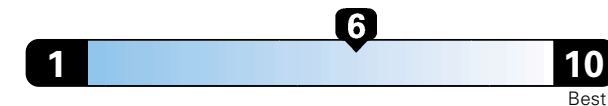

ALFA ROMEO GIULIA SPORT RWD

2019 MODEL YEAR

THIS VEHICLE IS MANUFACTURED TO MEET SPECIFIC UNITED STATES REQUIREMENTS. THIS VEHICLE IS NOT MANUFACTURED FOR SALE OR REGISTRATION OUTSIDE OF THE UNITED STATES.

MANUFACTURER'S SUGGESTED RETAIL PRICE OF THIS MODEL INCLUDING DEALER PREPARATION

Base Price: **$38,195**

ALFA GIULIA RWD
Exterior Color: Montecarlo Blue Metallic Exterior Paint
Interior Color: Black / Tan Interior Colors
Interior: Leather Seats
Engine: 2.0L 280HP Turbocharged I4 Engine
Transmission: 8-Speed Automatic Transmission
STANDARD EQUIPMENT (UNLESS REPLACED BY OPTIONAL EQUIPMENT)
FUNCTIONAL/SAFETY FEATURES

Dual Advanced Front Airbags
Supplemental Side-Curtain Front and Rear Airbags
LATCH Ready Child Seat Anchor System
Rear Back-Up Camera
Rear Parking Assist Sensors
Passive Entry / Keyless Go™
Remote-Start System
Stop / Start System
Alfa DNA Drive Mode System
Sport Suspension
Carbon Fiber Drive Shaft
Cruise Control
Power Folding Heated Mirrors
Rain-Sensitive Windshield Wipers
Universal Garage-Door Opener
Remote Trunk Lid Release

INTERIOR FEATURES