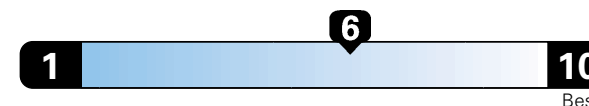

ALFA ROMEO GIULIA RWD

2019 MODEL YEAR

THIS VEHICLE IS MANUFACTURED TO MEET SPECIFIC UNITED STATES REQUIREMENTS. THIS VEHICLE IS NOT MANUFACTURED FOR SALE OR REGISTRATION OUTSIDE OF THE UNITED STATES.

MANUFACTURER'S SUGGESTED RETAIL PRICE OF THIS MODEL INCLUDING DEALER PREPARATION

Base Price: $38,195

ALFA GIULIA RWD
Exterior Color: Alfa Rosso (Red) Exterior Paint
Interior Color: Black / Tan Interior Colors
Interior: Leather Seats
Engine: 2.0L 280HP Turbocharged I4 Engine
Transmission: 8-Speed Automatic Transmission
STANDARD EQUIPMENT (UNLESS REPLACED BY OPTIONAL EQUIPMENT)
FUNCTIONAL/SAFETY FEATURES

Dual Advanced Front Airbags
Supplemental Side-Curtain Front and Rear Airbags
LATCH Ready Child Seat Anchor System
Rear Back-Up Camera
Rear Parking Assist Sensors
Passive Entry / Keyless Go™
Remote-Start System
Stop / Start System
Alfa DNA Drive Mode System
Sport Suspension
Carbon Fiber Drive Shaft
Cruise Control
Power Folding Heated Mirrors
Rain-Sensitive Windshield Wipers
Universal Garage-Door Opener
Remote Trunk Lid Release

INTERIOR FEATURES
6.5-Inch AM / FM Radio with Bluetooth®
Apple CarPlay®
Google Android Auto™
Bluetooth® Handsfree Phone and Audio
Cluster 7.0-Inch TFT Color Display
8-Speaker Audio System
USB Media Input Hub w/ Aux
12-Volt Center Console Power Outlet
Leather-Wrapped Steering Wheel
Steering Wheel Mounted Audio Controls
Power Adjust 6-Way Driver Seat
Power Adjust 6-Way Front Passenger Seat
Power 4-Way Driver Lumbar Adjust
Power 4-Way Passenger Lumbar Adjust
Driver Seat Memory
40 / 20 / 40 Rear Seat with Ski Pass-Through
Alfa Romeo Bright Door Sills
Ambient Lighting Package
Auto-Dimming Rear View Inside Mirror
A/C Auto Temperature Control w/ Dual Zone Control
Driver Side Instrument Panel Storage Bin