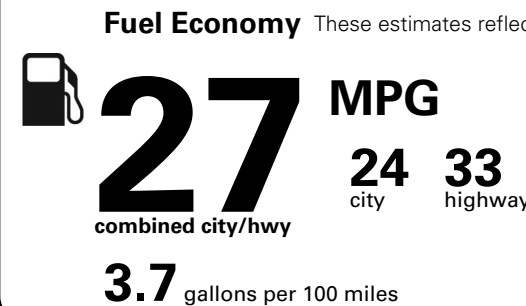

MANUFACTURER'S SUGGESTED RETAIL PRICE OF THIS MODEL INCLUDING DEALER PREPARATION

Base Price: \$38,195

ALFA GIULIA RWD
Exterior Color: Vulcano Black Metallic Exterior Paint
Interior Color: Black Interior Color
Interior: Leather Seats
Engine: 2.0L 280HP Turbocharged I4 Engine
Transmission: 8-Speed Automatic Transmission

FCA US LLC

Fuel Economy and Environment

Gasoline Vehicle

Midsized cars range from 14 to 136 MPGe. The best vehicle rates 136 MPGe.

You spend \$1,250 in fuel costs over 5 years compared to the average new vehicle.