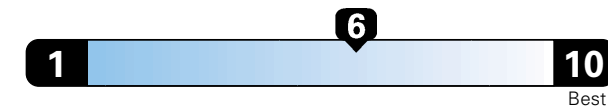

ALFA ROMEO GIULIA SPORT RWD

2019 MODEL YEAR

THIS VEHICLE IS MANUFACTURED TO MEET SPECIFIC UNITED STATES REQUIREMENTS. THIS VEHICLE IS NOT MANUFACTURED FOR SALE OR REGISTRATION OUTSIDE OF THE UNITED STATES.

MANUFACTURER'S SUGGESTED RETAIL PRICE OF THIS MODEL INCLUDING DEALER PREPARATION

Base Price: $38,195

ALFA GIULIA RWD
Exterior Color: Vulcano Black Metallic Exterior Paint
Interior Color: Black Interior Color
Interior: Leather Seats
Engine: 2.0L 280HP Turbocharged I4 Engine
Transmission: 8-Speed Automatic Transmission

STANDARD EQUIPMENT (UNLESS REPLACED BY OPTIONAL EQUIPMENT)
FUNCTIONAL/SAFETY FEATURES

- Dual Advanced Front Airbags
- Supplemental Side-Curtain Front and Rear Airbags
- LATCH Ready Child Seat Anchor System
- Rear Back-Up Camera
- Rear Parking Assist Sensors
- Passive Entry / Keyless Go™
- Remote-Start System
- Stop / Start System
- Alfa DNA Drive Mode System
- Sport Suspension
- Carbon Fiber Drive Shaft
- Cruise Control
- Power Folding Heated Mirrors
- Rain-Sensitive Windshield Wipers
- Universal Garage-Door Opener
- Remote Trunk Lid Release

INTERIOR FEATURES

- 6.5-Inch AM / FM Radio with Bluetooth®
- Apple CarPlay®
- Google Android Auto™
- Bluetooth® Handsfree Phone and Audio
- Cluster 7.0-Inch TFT Color Display
- 8-Speaker Audio System
- USB Media Input Hub w/ Aux
- 12-Volt Center Console Power Outlet
- Leather-Wrapped Steering Wheel
- Steering Wheel Mounted Audio Controls
- Power Adjust 6-Way Driver Seat
- Power Adjust 6-Way Front Passenger Seat
- Power 4-Way Driver Lumbar Adjust
- Power 4-Way Passenger Lumbar Adjust
- Driver Seat Memory
- 40 / 20 / 40 Rear Seat with Ski Pass-Through
- Alfa Romeo Bright Door Sills
- Ambient Lighting Package
- Auto-Dimming Rear View Inside Mirror
- A/C Auto Temperature Control w/ Dual Zone Control
- Driver Side Instrument Panel Storage Bin