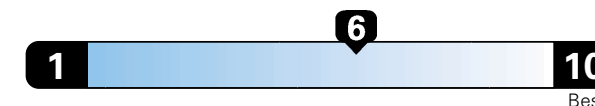

ALFA ROMEO GIULIA RWD

2019 MODEL YEAR

THIS VEHICLE IS MANUFACTURED TO MEET SPECIFIC UNITED STATES REQUIREMENTS. THIS VEHICLE IS NOT MANUFACTURED FOR SALE OR REGISTRATION OUTSIDE OF THE UNITED STATES.

MANUFACTURER'S SUGGESTED RETAIL PRICE OF THIS MODEL INCLUDING DEALER PREPARATION

Base Price: **$38,195**

ALFA GIULIA RWD
Exterior Color: Vesuvio Gray Metallic Exterior Paint
Interior Color: Black Interior Color
Interior: Leather Seats
Engine: 2.0L 280HP Turbocharged I4 Engine
Transmission: 8-Speed Automatic Transmission
STANDARD EQUIPMENT (UNLESS REPLACED BY OPTIONAL EQUIPMENT)
FUNCTIONAL/SAFETY FEATURES

Dual Advanced Front Airbags
Supplemental Side-Curtain Front and Rear Airbags
LATCH Ready Child Seat Anchor System
Rear Back-Up Camera
Rear Parking Assist Sensors
Passive Entry / Keyless Go™
Remote-Start System
Stop / Start System
Alfa DNA Drive Mode System
Sport Suspension
Carbon Fiber Drive Shaft
Cruise Control
Power Folding Heated Mirrors
Rain-Sensitive Windshield Wipers
Universal Garage-Door Opener
Remote Trunk Lid Release

INTERIOR FEATURES
6.5-Inch AM / FM Radio with Bluetooth®
Apple CarPlay®
Google Android Auto™
Bluetooth® Handsfree Phone and Audio
Cluster 7.0-Inch TFT Color Display
8-Speaker Audio System
USB Media Input Hub w/ Aux
12-Volt Center Console Power Outlet
Leather-Wrapped Steering Wheel
Steering Wheel Mounted Audio Controls
Power Adjust 6-Way Driver Seat
Power Adjust 6-Way Front Passenger Seat
Power 4-Way Driver Lumbar Adjust
Power 4-Way Passenger Lumbar Adjust
Driver Seat Memory
40 / 20 / 40 Rear Seat with Ski Pass-Through
Alfa Romeo Bright Door Sills
Ambient Lighting Package
Auto-Dimming Rear View Inside Mirror
A/C Auto Temperature Control w/ Dual Zone Control
Driver Side Instrument Panel Storage Bin