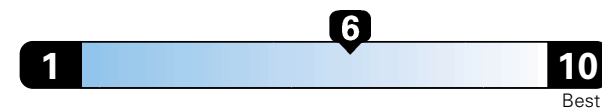

Annual fuel cost

$1,650

Fuel Economy & Greenhouse Gas Rating (tailpipe only)