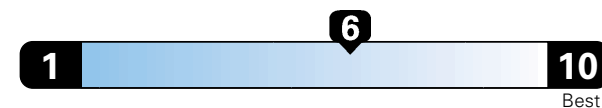

ALFA ROMEO GIULIA SPORT RWD

2019 MODEL YEAR

THIS VEHICLE IS MANUFACTURED TO MEET SPECIFIC UNITED STATES REQUIREMENTS. THIS VEHICLE IS NOT MANUFACTURED FOR SALE OR REGISTRATION OUTSIDE OF THE UNITED STATES.

MANUFACTURER'S SUGGESTED RETAIL PRICE OF THIS MODEL INCLUDING DEALER PREPARATION

Base Price: **$38,195**

ALFA GIULIA RWD

Exterior Color: Alfa Black Exterior Paint

Interior Color: Black / Tan Interior Colors

Interior: Leather Seats

Engine: 2.0L 280HP Turbocharged I4 Engine

Transmission: 8-Speed Automatic Transmission

STANDARD EQUIPMENT (UNLESS REPLACED BY OPTIONAL EQUIPMENT)

FUNCTIONAL/SAFETY FEATURES

- Dual Advanced Front Airbags
- Supplemental Side-Curtain Front and Rear Airbags
- LATCH Ready Child Seat Anchor System
- Rear Back-Up Camera
- Rear Parking Assist Sensors
- Passive Entry / Keyless Go™
- Remote-Start System
- Stop / Start System
- Alfa DNA Drive Mode System
- Sport Suspension
- Carbon Fiber Drive Shaft
- Cruise Control
- Power Folding Heated Mirrors
- Rain-Sensitive Windshield Wipers
- Universal Garage-Door Opener
- Remote Trunk Lid Release

INTERIOR FEATURES

- 6.5-Inch AM / FM Radio with Bluetooth®
- Apple CarPlay®
- Google Android Auto™
- Bluetooth® Handsfree Phone and Audio
- Cluster 7.0-Inch TFT Color Display
- 8-Speaker Audio System
- USB Media Input Hub w/ Aux
- 12-Volt Center Console Power Outlet
- Leather-Wrapped Steering Wheel
- Steering Wheel Mounted Audio Controls
- Power Adjust 6-Way Driver Seat
- Power Adjust 6-Way Front Passenger Seat
- Power 4-Way Driver Lumbar Adjust
- Power 4-Way Passenger Lumbar Adjust
- Driver Seat Memory
- 40 / 20 / 40 Rear Seat with Ski Pass-Through
- Alfa Romeo Bright Door Sills
- Ambient Lighting Package
- Auto-Dimming Rear View Inside Mirror
- A/C Auto Temperature Control w/ Dual Zone Control
- Driver Side Instrument Panel Storage Bin