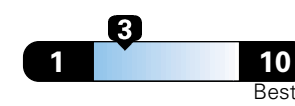

Smog Rating (tailpipe only)

This vehicle emits 330 grams CO2 per mile. The best emits 0 grams per mile (tailpipe only). Producing and distributing fuel also creates emissions; learn more at fuelconomy.gov.

Actual results will vary for many reasons, including driving conditions and how you drive and maintain your vehicle. The average new vehicle gets 27 MPG and cost $7,000 to fuel over 5 years. Cost estimates are based on 15,000 miles per year at $3.00 per gallon. MPGe is miles per gasoline gallon equivalent. Vehicle emissions are a significant cause of climate change and smog.

fuelconomy.gov

Calculate personalized estimates and compare vehicles