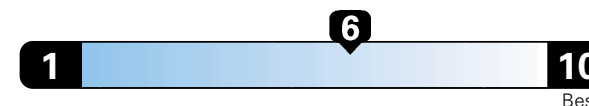

ALFA ROMEO GIULIA RWD

2019 MODEL YEAR

THIS VEHICLE IS MANUFACTURED TO MEET SPECIFIC UNITED STATES REQUIREMENTS. THIS VEHICLE IS NOT MANUFACTURED FOR SALE OR REGISTRATION OUTSIDE OF THE UNITED STATES.

MANUFACTURER'S SUGGESTED RETAIL PRICE OF THIS MODEL INCLUDING DEALER PREPARATION

Base Price: **$38,195**

ALFA GIULIA RWD

Exterior Color: Alfa White Exterior Paint

Interior Color: Black Interior Color

Interior: Leather Seats

Engine: 2.0L 280HP Turbocharged I4 Engine

Transmission: 8-Speed Automatic Transmission

STANDARD EQUIPMENT (UNLESS REPLACED BY OPTIONAL EQUIPMENT)

FUNCTIONAL/SAFETY FEATURES

- Dual Advanced Front Airbags
- Supplemental Side-Curtain Front and Rear Airbags
- LATCH Ready Child Seat Anchor System
- Rear Back-Up Camera
- Rear Parking Assist Sensors
- Passive Entry / Keyless Go™
- Remote-Start System
- Stop / Start System
- Alfa DNA Drive Mode System
- Sport Suspension
- Carbon Fiber Drive Shaft
- Cruise Control
- Power Folding Heated Mirrors
- Rain-Sensitive Windshield Wipers
- Universal Garage-Door Opener
- Remote Trunk Lid Release

INTERIOR FEATURES

- 6.5-Inch AM / FM Radio with Bluetooth®
- Apple CarPlay®
- Google Android Auto™
- Bluetooth® Handsfree Phone and Audio
- Cluster 7.0-Inch TFT Color Display
- 8-Speaker Audio System
- USB Media Input Hub w/ Aux
- 12-Volt Center Console Power Outlet
- Leather-Wrapped Steering Wheel
- Steering Wheel Mounted Audio Controls
- Power Adjust 6-Way Driver Seat
- Power Adjust 6-Way Front Passenger Seat
- Power 4-Way Driver Lumbar Adjust
- Power 4-Way Passenger Lumbar Adjust
- Driver Seat Memory
- 40 / 20 / 40 Rear Seat with Ski Pass-Through
- Alfa Romeo Bright Door Sills
- Ambient Lighting Package
- Auto-Dimming Rear View Inside Mirror
- A/C Auto Temperature Control w/ Dual Zone Control
- Driver Side Instrument Panel Storage Bin

EXTERIOR FEATURES