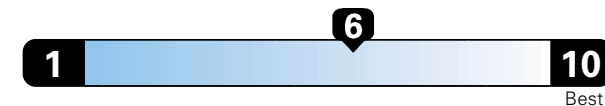

ALFA ROMEO GIULIA SPORT RWD

2019 MODEL YEAR

THIS VEHICLE IS MANUFACTURED TO MEET SPECIFIC UNITED STATES REQUIREMENTS. THIS VEHICLE IS NOT MANUFACTURED FOR SALE OR REGISTRATION OUTSIDE OF THE UNITED STATES.

MANUFACTURER'S SUGGESTED RETAIL PRICE OF THIS MODEL INCLUDING DEALER PREPARATION

Base Price: **$38,195**

ALFA GIULIA RWD

Exterior Color: Misano Blue Metallic Exterior Paint

Interior Color: Black Interior Color

Interior: Leather Seats

Engine: 2.0L 280HP Turbocharged I4 Engine

Transmission: 8-Speed Automatic Transmission

STANDARD EQUIPMENT (UNLESS REPLACED BY OPTIONAL EQUIPMENT)

FUNCTIONAL/SAFETY FEATURES

- Dual Advanced Front Airbags
- Supplemental Side-Curtain Front and Rear Airbags
- LATCH Ready Child Seat Anchor System
- Rear Back-Up Camera
- Rear Parking Assist Sensors
- Passive Entry / Keyless Go™
- Remote-Start System
- Stop / Start System
- Alfa DNA Drive Mode System
- Sport Suspension
- Carbon Fiber Drive Shaft
- Cruise Control
- Power Folding Heated Mirrors
- Rain-Sensitive Windshield Wipers
- Universal Garage-Door Opener
- Remote Trunk Lid Release

INTERIOR FEATURES

- 6.5-Inch AM / FM Radio with Bluetooth®
- Apple CarPlay®
- Google Android Auto™
- Bluetooth® Handsfree Phone and Audio
- Cluster 7.0-Inch TFT Color Display
- 8-Speaker Audio System
- USB Media Input Hub w/ Aux
- 12-Volt Center Console Power Outlet
- Leather-Wrapped Steering Wheel
- Steering Wheel Mounted Audio Controls
- Power Adjust 6-Way Driver Seat
- Power Adjust 6-Way Front Passenger Seat
- Power 4-Way Driver Lumbar Adjust
- Power 4-Way Passenger Lumbar Adjust
- Driver Seat Memory
- 40 / 20 / 40 Rear Seat with Ski Pass-Through
- Alfa Romeo Bright Door Sills
- Ambient Lighting Package
- Auto-Dimming Rear View Inside Mirror
- A/C Auto Temperature Control w/ Dual Zone Control
- Driver Side Instrument Panel Storage Bin