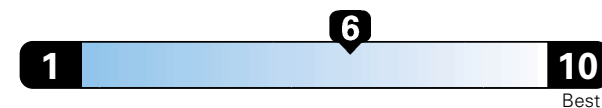

ALFA ROMEO GIULIA SPORT RWD

2019 MODEL YEAR

THIS VEHICLE IS MANUFACTURED TO MEET SPECIFIC UNITED STATES REQUIREMENTS. THIS VEHICLE IS NOT MANUFACTURED FOR SALE OR REGISTRATION OUTSIDE OF THE UNITED STATES.

MANUFACTURER'S SUGGESTED RETAIL PRICE OF THIS MODEL INCLUDING DEALER PREPARATION

Base Price: **$38,195**

ALFA GIULIA RWD

Exterior Color: Alfa White Exterior Paint

Interior Color: Black / Red Interior Colors

Interior: Leather Seats

Engine: 2.0L 280HP Turbocharged I4 Engine

Transmission: 8-Speed Automatic Transmission

STANDARD EQUIPMENT (UNLESS REPLACED BY OPTIONAL EQUIPMENT)

FUNCTIONAL/SAFETY FEATURES

- Dual Advanced Front Airbags
- Supplemental Side-Curtain Front and Rear Airbags
- LATCH Ready Child Seat Anchor System
- Rear Back-Up Camera
- Rear Parking Assist Sensors
- Passive Entry / Keyless Go™
- Remote-Start System
- Stop / Start System
- Alfa DNA Drive Mode System
- Sport Suspension
- Carbon Fiber Drive Shaft
- Cruise Control
- Power Folding Heated Mirrors
- Rain-Sensitive Windshield Wipers
- Universal Garage-Door Opener
- Remote Trunk Lid Release

INTERIOR FEATURES

- 6.5-Inch AM / FM Radio with Bluetooth®
- Apple CarPlay®
- Google Android Auto™
- Bluetooth® Handsfree Phone and Audio
- Cluster 7.0-Inch TFT Color Display
- 8-Speaker Audio System
- USB Media Input Hub w/ Aux
- 12-Volt Center Console Power Outlet
- Leather-Wrapped Steering Wheel
- Steering Wheel Mounted Audio Controls
- Power Adjust 6-Way Driver Seat
- Power Adjust 6-Way Front Passenger Seat
- Power 4-Way Driver Lumbar Adjust
- Power 4-Way Passenger Lumbar Adjust
- Driver Seat Memory
- 40 / 20 / 40 Rear Seat with Ski Pass-Through
- Alfa Romeo Bright Door Sills
- Ambient Lighting Package
- Auto-Dimming Rear View Inside Mirror
- A/C Auto Temperature Control w/ Dual Zone Control
- Driver Side Instrument Panel Storage Bin