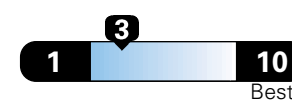

Smog Rating (tailpipe only)

This vehicle emits 330 grams CO2 per mile. The best emits 0 grams per mile (tailpipe only). Producing and distributing fuel also creates emissions; learn more at fuelconomy.gov.

Actual results will vary for many reasons, including driving conditions and how you drive and maintain your vehicle. The average new vehicle gets 27 MPG and cost $7,000 to fuel over 5 years. Cost estimates are based on 15,000 miles per year at $3.00 per gallon. MPGe is miles per gasoline gallon equivalent. Vehicle emissions are a significant cause of climate change and smog.

fuelconomy.gov

Calculate personalized estimates and compare vehicles