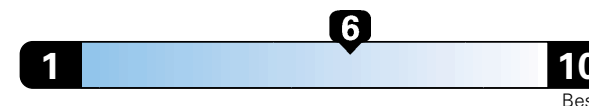

ALFA ROMEO GIULIA RWD

2019 MODEL YEAR

THIS VEHICLE IS MANUFACTURED TO MEET SPECIFIC UNITED STATES REQUIREMENTS. THIS VEHICLE IS NOT MANUFACTURED FOR SALE OR REGISTRATION OUTSIDE OF THE UNITED STATES.

MANUFACTURER'S SUGGESTED RETAIL PRICE OF THIS MODEL INCLUDING DEALER PREPARATION

Base Price: **$38,195**

ALFA GIULIA RWD

Exterior Color: Alfa White Exterior Paint

Interior Color: Black / Red Interior Colors

Interior: Leather Seats

Engine: 2.0L 280HP Turbocharged I4 Engine

Transmission: 8-Speed Automatic Transmission

STANDARD EQUIPMENT (UNLESS REPLACED BY OPTIONAL EQUIPMENT)

FUNCTIONAL/SAFETY FEATURES

- Dual Advanced Front Airbags
- Supplemental Side-Curtain Front and Rear Airbags
- LATCH Ready Child Seat Anchor System
- Rear Back-Up Camera
- Rear Parking Assist Sensors
- Passive Entry / Keyless Go™
- Remote-Start System
- Stop / Start System
- Alfa DNA Drive Mode System
- Sport Suspension
- Carbon Fiber Drive Shaft
- Cruise Control
- Power Folding Heated Mirrors
- Rain-Sensitive Windshield Wipers
- Universal Garage-Door Opener
- Remote Trunk Lid Release

INTERIOR FEATURES

- 6.5-Inch AM / FM Radio with Bluetooth®
- Apple CarPlay®
- Google Android Auto™
- Bluetooth® Handsfree Phone and Audio
- Cluster 7.0-Inch TFT Color Display
- 8-Speaker Audio System
- USB Media Input Hub w/ Aux
- 12-Volt Center Console Power Outlet
- Leather-Wrapped Steering Wheel
- Steering Wheel Mounted Audio Controls
- Power Adjust 6-Way Driver Seat
- Power Adjust 6-Way Front Passenger Seat
- Power 4-Way Driver Lumbar Adjust
- Power 4-Way Passenger Lumbar Adjust
- Driver Seat Memory
- 40 / 20 / 40 Rear Seat with Ski Pass-Through
- Alfa Romeo Bright Door Sills
- Ambient Lighting Package
- Auto-Dimming Rear View Inside Mirror
- A/C Auto Temperature Control w/ Dual Zone Control
- Driver Side Instrument Panel Storage Bin