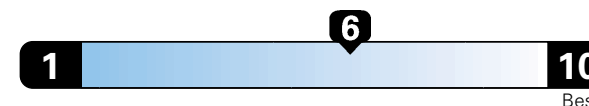

ALFA ROMEO GIULIA SPORT RWD

2019 MODEL YEAR

THIS VEHICLE IS MANUFACTURED TO MEET SPECIFIC UNITED STATES REQUIREMENTS. THIS VEHICLE IS NOT MANUFACTURED FOR SALE OR REGISTRATION OUTSIDE OF THE UNITED STATES.

MANUFACTURER'S SUGGESTED RETAIL PRICE OF THIS MODEL INCLUDING DEALER PREPARATION

Base Price: **$38,195**

ALFA GIULIA RWD

Exterior Color: Alfa Black Exterior Paint

Interior Color: Black / Tan Interior Colors

Interior: Leather Seats

Engine: 2.0L 280HP Turbocharged I4 Engine

Transmission: 8-Speed Automatic Transmission

STANDARD EQUIPMENT (UNLESS REPLACED BY OPTIONAL EQUIPMENT)

FUNCTIONAL/SAFETY FEATURES

- Dual Advanced Front Airbags
- Supplemental Side-Curtain Front and Rear Airbags
- LATCH Ready Child Seat Anchor System
- Rear Back-Up Camera
- Rear Parking Assist Sensors
- Passive Entry / Keyless Go™
- Remote-Start System
- Stop / Start System
- Alfa DNA Drive Mode System
- Sport Suspension
- Carbon Fiber Drive Shaft
- Cruise Control
- Power Folding Heated Mirrors
- Rain-Sensitive Windshield Wipers
- Universal Garage-Door Opener
- Remote Trunk Lid Release

INTERIOR FEATURES

- 6.5-Inch AM / FM Radio with Bluetooth®
- Apple CarPlay®
- Google Android Auto™
- Bluetooth® Handsfree Phone and Audio
- Cluster 7.0-Inch TFT Color Display
- 8-Speaker Audio System
- USB Media Input Hub w/ Aux
- 12-Volt Center Console Power Outlet
- Leather-Wrapped Steering Wheel
- Steering Wheel Mounted Audio Controls
- Power Adjust 6-Way Driver Seat
- Power Adjust 6-Way Front Passenger Seat
- Power 4-Way Driver Lumbar Adjust
- Power 4-Way Passenger Lumbar Adjust
- Driver Seat Memory
- 40 / 20 / 40 Rear Seat with Ski Pass-Through
- Alfa Romeo Bright Door Sills
- Ambient Lighting Package
- Auto-Dimming Rear View Inside Mirror
- A/C Auto Temperature Control w/ Dual Zone Control
- Driver Side Instrument Panel Storage Bin