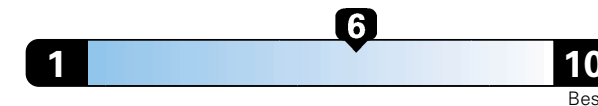

ALFA ROMEO GIULIA SPORT RWD

2019 MODEL YEAR

THIS VEHICLE IS MANUFACTURED TO MEET SPECIFIC UNITED STATES REQUIREMENTS. THIS VEHICLE IS NOT MANUFACTURED FOR SALE OR REGISTRATION OUTSIDE OF THE UNITED STATES.

MANUFACTURER'S SUGGESTED RETAIL PRICE OF THIS MODEL INCLUDING DEALER PREPARATION

Base Price: $38,195

ALFA GIULIA RWD
Exterior Color: Alfa Black Exterior Paint
Interior Color: Black / Red Interior Colors
Interior: Leather Seats
Engine: 2.0L 280HP Turbocharged I4 Engine
Transmission: 8-Speed Automatic Transmission
STANDARD EQUIPMENT (UNLESS REPLACED BY OPTIONAL EQUIPMENT)
FUNCTIONAL/SAFETY FEATURES

Dual Advanced Front Airbags
Supplemental Side-Curtain Front and Rear Airbags
LATCH Ready Child Seat Anchor System
Rear Back-Up Camera
Rear Parking Assist Sensors
Passive Entry / Keyless Go™
Remote-Start System
Stop / Start System
Alfa DNA Drive Mode System
Sport Suspension
Carbon Fiber Drive Shaft
Cruise Control
Power Folding Heated Mirrors
Rain-Sensitive Windshield Wipers
Universal Garage-Door Opener
Remote Trunk Lid Release

INTERIOR FEATURES
6.5-Inch AM / FM Radio with Bluetooth®
Apple CarPlay®
Google Android Auto™
Bluetooth® Handsfree Phone and Audio
Cluster 7.0-Inch TFT Color Display
8-Speaker Audio System
USB Media Input Hub w/ Aux
12-Volt Center Console Power Outlet
Leather-Wrapped Steering Wheel
Steering Wheel Mounted Audio Controls
Power Adjust 6-Way Driver Seat
Power Adjust 6-Way Front Passenger Seat
Power 4-Way Driver Lumbar Adjust
Power 4-Way Passenger Lumbar Adjust
Driver Seat Memory
40 / 20 / 40 Rear Seat with Ski Pass-Through
Alfa Romeo Bright Door Sills
Ambient Lighting Package
Auto-Dimming Rear View Inside Mirror
A/C Auto Temperature Control w/ Dual Zone Control
Driver Side Instrument Panel Storage Bin