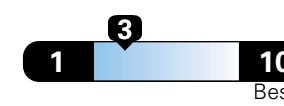

Smog Rating (tailpipe only)

This vehicle emits 330 grams CO2 per mile. The best emits 0 grams per mile (tailpipe only). Producing and distributing fuel also creates emissions; learn more at fuelconomy.gov.

Actual results will vary for many reasons, including driving conditions and how you drive and maintain your vehicle. The average new vehicle gets 27 MPG and cost $7,000 to fuel over 5 years. Cost estimates are based on 15,000 miles per year at $3.00 per gallon. MPGe is miles per gasoline gallon equivalent. Vehicle emissions are a significant cause of climate change and smog.

fuelconomy.gov

Calculate personalized estimates and compare vehicles