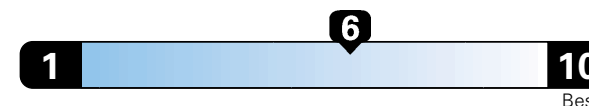

ALFA ROMEO GIULIA SPORT RWD

2019 MODEL YEAR

THIS VEHICLE IS MANUFACTURED TO MEET SPECIFIC UNITED STATES REQUIREMENTS. THIS VEHICLE IS NOT MANUFACTURED FOR SALE OR REGISTRATION OUTSIDE OF THE UNITED STATES.

MANUFACTURER'S SUGGESTED RETAIL PRICE OF THIS MODEL INCLUDING DEALER PREPARATION

Base Price: **$38,195**

ALFA GIULIA RWD

Exterior Color: Alfa Rosso (Red) Exterior Paint

Interior Color: Black / Tan Interior Colors

Interior: Leather Seats

Engine: 2.0L 280HP Turbocharged I4 Engine

Transmission: 8-Speed Automatic Transmission

STANDARD EQUIPMENT (UNLESS REPLACED BY OPTIONAL EQUIPMENT)

FUNCTIONAL/SAFETY FEATURES

- Dual Advanced Front Airbags
- Supplemental Side-Curtain Front and Rear Airbags
- LATCH Ready Child Seat Anchor System
- Rear Back-Up Camera
- Rear Parking Assist Sensors
- Passive Entry / Keyless Go™
- Remote-Start System
- Stop / Start System
- Alfa DNA Drive Mode System
- Sport Suspension
- Carbon Fiber Drive Shaft
- Cruise Control
- Power Folding Heated Mirrors
- Rain-Sensitive Windshield Wipers
- Universal Garage-Door Opener
- Remote Trunk Lid Release

INTERIOR FEATURES

- 6.5-Inch AM / FM Radio with Bluetooth®
- Apple CarPlay®
- Google Android Auto™
- Bluetooth® Handsfree Phone and Audio
- Cluster 7.0-Inch TFT Color Display
- 8-Speaker Audio System
- USB Media Input Hub w/ Aux
- 12-Volt Center Console Power Outlet
- Leather-Wrapped Steering Wheel
- Steering Wheel Mounted Audio Controls
- Power Adjust 6-Way Driver Seat
- Power Adjust 6-Way Front Passenger Seat
- Power 4-Way Driver Lumbar Adjust
- Power 4-Way Passenger Lumbar Adjust
- Driver Seat Memory
- 40 / 20 / 40 Rear Seat with Ski Pass-Through
- Alfa Romeo Bright Door Sills
- Ambient Lighting Package
- Auto-Dimming Rear View Inside Mirror
- A/C Auto Temperature Control w/ Dual Zone Control
- Driver Side Instrument Panel Storage Bin