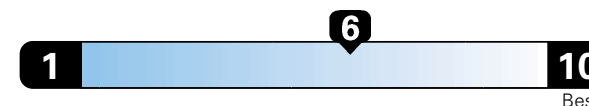

ALFA ROMEO GIULIA RWD

2019 MODEL YEAR

THIS VEHICLE IS MANUFACTURED TO MEET SPECIFIC UNITED STATES REQUIREMENTS. THIS VEHICLE IS NOT MANUFACTURED FOR SALE OR REGISTRATION OUTSIDE OF THE UNITED STATES.

MANUFACTURER'S SUGGESTED RETAIL PRICE OF THIS MODEL INCLUDING DEALER PREPARATION

Base Price: **$38,195**

ALFA GIULIA RWD

Exterior Color: Stromboli Gray Metallic Exterior Paint

Interior Color: Black / Red Interior Colors

Interior: Leather Seats

Engine: 2.0L 280HP Turbocharged I4 Engine

Transmission: 8-Speed Automatic Transmission

STANDARD EQUIPMENT (UNLESS REPLACED BY OPTIONAL EQUIPMENT)

FUNCTIONAL/SAFETY FEATURES

- Dual Advanced Front Airbags
- Supplemental Side-Curtain Front and Rear Airbags
- LATCH Ready Child Seat Anchor System
- Rear Back-Up Camera
- Rear Parking Assist Sensors
- Passive Entry / Keyless Go™
- Remote-Start System
- Stop / Start System
- Alfa DNA Drive Mode System
- Sport Suspension
- Carbon Fiber Drive Shaft
- Cruise Control
- Power Folding Heated Mirrors
- Rain-Sensitive Windshield Wipers
- Universal Garage-Door Opener
- Remote Trunk Lid Release

INTERIOR FEATURES

- 6.5-Inch AM / FM Radio with Bluetooth®
- Apple CarPlay®
- Google Android Auto™
- Bluetooth® Handsfree Phone and Audio
- Cluster 7.0-Inch TFT Color Display
- 8-Speaker Audio System
- USB Media Input Hub w/ Aux
- 12-Volt Center Console Power Outlet
- Leather-Wrapped Steering Wheel
- Steering Wheel Mounted Audio Controls
- Power Adjust 6-Way Driver Seat
- Power Adjust 6-Way Front Passenger Seat
- Power 4-Way Driver Lumbar Adjust
- Power 4-Way Passenger Lumbar Adjust
- Driver Seat Memory
- 40 / 20 / 40 Rear Seat with Ski Pass-Through
- Alfa Romeo Bright Door Sills
- Ambient Lighting Package
- Auto-Dimming Rear View Inside Mirror
- A/C Auto Temperature Control w/ Dual Zone Control
- Driver Side Instrument Panel Storage Bin