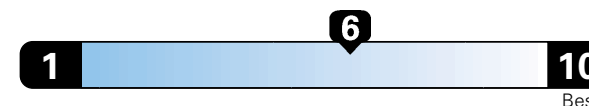

ALFA ROMEO GIULIA RWD

2019 MODEL YEAR

THIS VEHICLE IS MANUFACTURED TO MEET SPECIFIC UNITED STATES REQUIREMENTS. THIS VEHICLE IS NOT MANUFACTURED FOR SALE OR REGISTRATION OUTSIDE OF THE UNITED STATES.

MANUFACTURER'S SUGGESTED RETAIL PRICE OF THIS MODEL INCLUDING DEALER PREPARATION

Base Price: **$38,195**

ALFA GIULIA RWD
Exterior Color: Alfa White Exterior Paint
Interior Color: Black / Red Interior Colors
Interior: Leather Seats
Engine: 2.0L 280HP Turbocharged I4 Engine
Transmission: 8-Speed Automatic Transmission
STANDARD EQUIPMENT (UNLESS REPLACED BY OPTIONAL EQUIPMENT)
FUNCTIONAL/SAFETY FEATURES

Dual Advanced Front Airbags
Supplemental Side-Curtain Front and Rear Airbags
LATCH Ready Child Seat Anchor System
Rear Back-Up Camera
Rear Parking Assist Sensors
Passive Entry / Keyless Go™
Remote-Start System
Stop / Start System
Alfa DNA Drive Mode System
Sport Suspension
Carbon Fiber Drive Shaft
Cruise Control
Power Folding Heated Mirrors
Rain-Sensitive Windshield Wipers
Universal Garage-Door Opener
Remote Trunk Lid Release

INTERIOR FEATURES
6.5-Inch AM / FM Radio with Bluetooth®
Apple CarPlay®
Google Android Auto™
Bluetooth® Handsfree Phone and Audio
Cluster 7.0-Inch TFT Color Display
8-Speaker Audio System
USB Media Input Hub w/ Aux
12-Volt Center Console Power Outlet
Leather-Wrapped Steering Wheel
Steering Wheel Mounted Audio Controls
Power Adjust 6-Way Driver Seat
Power Adjust 6-Way Front Passenger Seat
Power 4-Way Driver Lumbar Adjust
Power 4-Way Passenger Lumbar Adjust
Driver Seat Memory
40 / 20 / 40 Rear Seat with Ski Pass-Through
Alfa Romeo Bright Door Sills
Ambient Lighting Package
Auto-Dimming Rear View Inside Mirror
A/C Auto Temperature Control w/ Dual Zone Control
Driver Side Instrument Panel Storage Bin