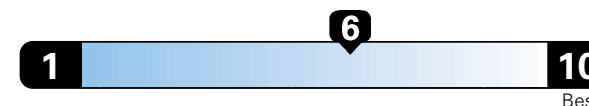

ALFA ROMEO GIULIA RWD

2019 MODEL YEAR

THIS VEHICLE IS MANUFACTURED TO MEET SPECIFIC UNITED STATES REQUIREMENTS. THIS VEHICLE IS NOT MANUFACTURED FOR SALE OR REGISTRATION OUTSIDE OF THE UNITED STATES.

MANUFACTURER'S SUGGESTED RETAIL PRICE OF THIS MODEL INCLUDING DEALER PREPARATION

Base Price: **$38,195**

ALFA GIULIA RWD

Exterior Color: Vesuvio Gray Metallic Exterior Paint

Interior Color: Black / Red Interior Colors

Interior: Leather Seats

Engine: 2.0L 280HP Turbocharged I4 Engine

Transmission: 8-Speed Automatic Transmission

STANDARD EQUIPMENT (UNLESS REPLACED BY OPTIONAL EQUIPMENT)

FUNCTIONAL/SAFETY FEATURES

- Dual Advanced Front Airbags
- Supplemental Side-Curtain Front and Rear Airbags
- LATCH Ready Child Seat Anchor System
- Rear Back-Up Camera
- Rear Parking Assist Sensors
- Passive Entry / Keyless Go™
- Remote-Start System
- Stop / Start System
- Alfa DNA Drive Mode System
- Sport Suspension
- Carbon Fiber Drive Shaft
- Cruise Control
- Power Folding Heated Mirrors
- Rain-Sensitive Windshield Wipers
- Universal Garage-Door Opener
- Remote Trunk Lid Release

INTERIOR FEATURES

- 6.5-Inch AM / FM Radio with Bluetooth®
- Apple CarPlay®
- Google Android Auto™
- Bluetooth® Handsfree Phone and Audio
- Cluster 7.0-Inch TFT Color Display
- 8-Speaker Audio System
- USB Media Input Hub w/ Aux
- 12-Volt Center Console Power Outlet
- Leather-Wrapped Steering Wheel
- Steering Wheel Mounted Audio Controls
- Power Adjust 6-Way Driver Seat
- Power Adjust 6-Way Front Passenger Seat
- Power 4-Way Driver Lumbar Adjust
- Power 4-Way Passenger Lumbar Adjust
- Driver Seat Memory
- 40 / 20 / 40 Rear Seat with Ski Pass-Through
- Alfa Romeo Bright Door Sills
- Ambient Lighting Package
- Auto-Dimming Rear View Inside Mirror
- A/C Auto Temperature Control w/ Dual Zone Control
- Driver Side Instrument Panel Storage Bin