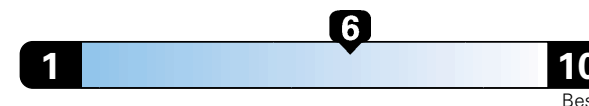

ALFA ROMEO GIULIA SPORT RWD

2019 MODEL YEAR

THIS VEHICLE IS MANUFACTURED TO MEET SPECIFIC UNITED STATES REQUIREMENTS. THIS VEHICLE IS NOT MANUFACTURED FOR SALE OR REGISTRATION OUTSIDE OF THE UNITED STATES.

MANUFACTURER'S SUGGESTED RETAIL PRICE OF THIS MODEL INCLUDING DEALER PREPARATION

Base Price: **$38,195**

ALFA GIULIA RWD

Exterior Color: Alfa White Exterior Paint

Interior Color: Black / Tan Interior Colors

Interior: Leather Seats

Engine: 2.0L 280HP Turbocharged I4 Engine

Transmission: 8-Speed Automatic Transmission

STANDARD EQUIPMENT (UNLESS REPLACED BY OPTIONAL EQUIPMENT)

FUNCTIONAL/SAFETY FEATURES

- Dual Advanced Front Airbags
- Supplemental Side-Curtain Front and Rear Airbags
- LATCH Ready Child Seat Anchor System
- Rear Back-Up Camera
- Rear Parking Assist Sensors
- Passive Entry / Keyless Go™
- Remote-Start System
- Stop / Start System
- Alfa DNA Drive Mode System
- Sport Suspension
- Carbon Fiber Drive Shaft
- Cruise Control
- Power Folding Heated Mirrors
- Rain-Sensitive Windshield Wipers
- Universal Garage-Door Opener
- Remote Trunk Lid Release

INTERIOR FEATURES

- 6.5-Inch AM / FM Radio with Bluetooth®
- Apple CarPlay®
- Google Android Auto™
- Bluetooth® Handsfree Phone and Audio
- Cluster 7.0-Inch TFT Color Display
- 8-Speaker Audio System
- USB Media Input Hub w/ Aux
- 12-Volt Center Console Power Outlet
- Leather-Wrapped Steering Wheel
- Steering Wheel Mounted Audio Controls
- Power Adjust 6-Way Driver Seat
- Power Adjust 6-Way Front Passenger Seat
- Power 4-Way Driver Lumbar Adjust
- Power 4-Way Passenger Lumbar Adjust
- Driver Seat Memory
- 40 / 20 / 40 Rear Seat with Ski Pass-Through
- Alfa Romeo Bright Door Sills
- Ambient Lighting Package
- Auto-Dimming Rear View Inside Mirror
- A/C Auto Temperature Control w/ Dual Zone Control
- Driver Side Instrument Panel Storage Bin