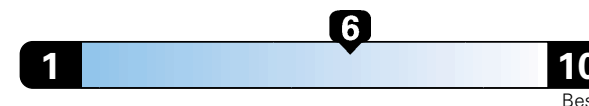

Annual fuel cost
\$1,650

Fuel Economy & Greenhouse Gas Rating (tailpipe only)

Smog Rating (tailpipe only)

This vehicle emits 330 grams CO2 per mile. The best emits 0 grams per mile (tailpipe only). Producing and distributing fuel also creates emissions; learn more at fuelconomy.gov.