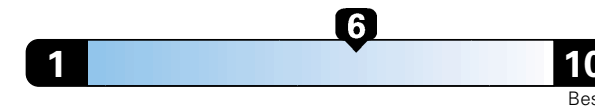

Annual fuel cost

$1,650

Fuel Economy & Greenhouse Gas Rating (tailpipe only)