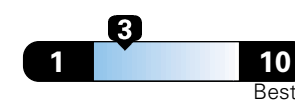

Annual fuel cost

\$1,650

Fuel Economy & Greenhouse Gas Rating (tailpipe only)

Smog Rating (tailpipe only)

This vehicle emits 330 grams CO2 per mile. The best emits 0 grams per mile (tailpipe only). Producing and distributing fuel also creates emissions; learn more at fuel economy.gov.