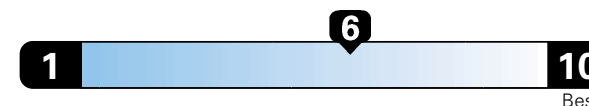

ALFA ROMEO GIULIA SPORT RWD

2019 MODEL YEAR

THIS VEHICLE IS MANUFACTURED TO MEET SPECIFIC UNITED STATES REQUIREMENTS. THIS VEHICLE IS NOT MANUFACTURED FOR SALE OR REGISTRATION OUTSIDE OF THE UNITED STATES.

MANUFACTURER'S SUGGESTED RETAIL PRICE OF THIS MODEL INCLUDING DEALER PREPARATION

Base Price: **$38,195**

ALFA GIULIA RWD

Exterior Color: Vulcano Black Metallic Exterior Paint

Interior Color: Black / Red Interior Colors

Interior: Leather Seats

Engine: 2.0L 280HP Turbocharged I4 Engine

Transmission: 8-Speed Automatic Transmission

STANDARD EQUIPMENT (UNLESS REPLACED BY OPTIONAL EQUIPMENT)

FUNCTIONAL/SAFETY FEATURES

- Dual Advanced Front Airbags
- Supplemental Side-Curtain Front and Rear Airbags
- LATCH Ready Child Seat Anchor System
- Rear Back-Up Camera
- Rear Parking Assist Sensors
- Passive Entry / Keyless Go™
- Remote-Start System
- Stop / Start System
- Alfa DNA Drive Mode System
- Sport Suspension
- Carbon Fiber Drive Shaft
- Cruise Control
- Power Folding Heated Mirrors
- Rain-Sensitive Windshield Wipers
- Universal Garage-Door Opener
- Remote Trunk Lid Release

INTERIOR FEATURES