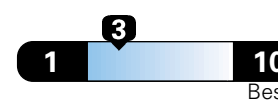

3.7 gallons per 100 miles

You spend
\$1,250
in fuel costs
over 5 years
compared to the
average new vehicle.

Annual fuel cost
\$1,650

Fuel Economy & Greenhouse Gas Rating (tailpipe only)

Smog Rating (tailpipe only)