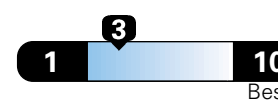

Smog Rating (tailpipe only)

This vehicle emits 330 grams CO2 per mile. The best emits 0 grams per mile (tailpipe only). Producing and distributing fuel also creates emissions; learn more at fuelconomy.gov.

Actual results will vary for many reasons, including driving conditions and how you drive and maintain your vehicle. The average new vehicle gets 27 MPG and cost $7,000 to fuel over 5 years. Cost estimates are based on 15,000 miles per year at $3.00 per gallon. MPGe is miles per gasoline gallon equivalent. Vehicle emissions are a significant cause of climate change and smog.

fuelconomy.gov

Calculate personalized estimates and compare vehicles