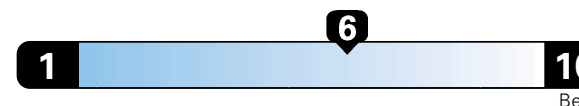

ALFA ROMEO GIULIA SPORT RWD

2019 MODEL YEAR

THIS VEHICLE IS MANUFACTURED TO MEET SPECIFIC UNITED STATES REQUIREMENTS. THIS VEHICLE IS NOT MANUFACTURED FOR SALE OR REGISTRATION OUTSIDE OF THE UNITED STATES.

MANUFACTURER'S SUGGESTED RETAIL PRICE OF THIS MODEL INCLUDING DEALER PREPARATION

Base Price: **$38,195**

ALFA GIULIA RWD

Exterior Color: Alfa White Exterior Paint

Interior Color: Black / Red Interior Colors

Interior: Leather Seats

Engine: 2.0L 280HP Turbocharged I4 Engine

Transmission: 8-Speed Automatic Transmission

STANDARD EQUIPMENT (UNLESS REPLACED BY OPTIONAL EQUIPMENT)

FUNCTIONAL/SAFETY FEATURES

- Dual Advanced Front Airbags
- Supplemental Side-Curtain Front and Rear Airbags
- LATCH Ready Child Seat Anchor System
- Rear Back-Up Camera
- Rear Parking Assist Sensors
- Passive Entry / Keyless Go™
- Remote-Start System
- Stop / Start System
- Alfa DNA Drive Mode System
- Sport Suspension
- Carbon Fiber Drive Shaft
- Cruise Control
- Power Folding Heated Mirrors
- Rain-Sensitive Windshield Wipers
- Universal Garage-Door Opener
- Remote Trunk Lid Release

INTERIOR FEATURES

- 6.5-Inch AM / FM Radio with Bluetooth®
- Apple CarPlay®
- Google Android Auto™
- Bluetooth® Handsfree Phone and Audio
- Cluster 7.0-Inch TFT Color Display
- 8-Speaker Audio System
- USB Media Input Hub w/ Aux
- 12-Volt Center Console Power Outlet
- Leather-Wrapped Steering Wheel
- Steering Wheel Mounted Audio Controls
- Power Adjust 6-Way Driver Seat
- Power Adjust 6-Way Front Passenger Seat
- Power 4-Way Driver Lumbar Adjust
- Power 4-Way Passenger Lumbar Adjust
- Driver Seat Memory
- 40 / 20 / 40 Rear Seat with Ski Pass-Through
- Alfa Romeo Bright Door Sills
- Ambient Lighting Package
- Auto-Dimming Rear View Inside Mirror
- A/C Auto Temperature Control w/ Dual Zone Control
- Driver Side Instrument Panel Storage Bin