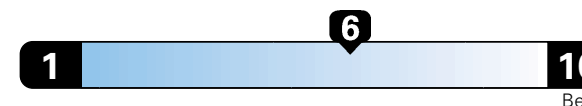

ALFA ROMEO GIULIA SPORT RWD

2019 MODEL YEAR

THIS VEHICLE IS MANUFACTURED TO MEET SPECIFIC UNITED STATES REQUIREMENTS. THIS VEHICLE IS NOT MANUFACTURED FOR SALE OR REGISTRATION OUTSIDE OF THE UNITED STATES.

MANUFACTURER'S SUGGESTED RETAIL PRICE OF THIS MODEL INCLUDING DEALER PREPARATION

Base Price: **$38,195**

ALFA GIULIA RWD

Exterior Color: Lipari Gray Metallic Exterior Paint

Interior Color: Black / Red Interior Colors

Interior: Leather Seats

Engine: 2.0L 280HP Turbocharged I4 Engine

Transmission: 8-Speed Automatic Transmission

STANDARD EQUIPMENT (UNLESS REPLACED BY OPTIONAL EQUIPMENT)

FUNCTIONAL/SAFETY FEATURES

- Dual Advanced Front Airbags
- Supplemental Side-Curtain Front and Rear Airbags
- LATCH Ready Child Seat Anchor System
- Rear Back-Up Camera
- Rear Parking Assist Sensors
- Passive Entry / Keyless Go™
- Remote-Start System
- Stop / Start System
- Alfa DNA Drive Mode System
- Sport Suspension
- Carbon Fiber Drive Shaft
- Cruise Control
- Power Folding Heated Mirrors
- Rain-Sensitive Windshield Wipers
- Universal Garage-Door Opener
- Remote Trunk Lid Release

INTERIOR FEATURES

- 6.5-Inch AM / FM Radio with Bluetooth®
- Apple CarPlay®
- Google Android Auto™
- Bluetooth® Handsfree Phone and Audio
- Cluster 7.0-Inch TFT Color Display
- 8-Speaker Audio System
- USB Media Input Hub w/ Aux
- 12-Volt Center Console Power Outlet
- Leather-Wrapped Steering Wheel
- Steering Wheel Mounted Audio Controls
- Power Adjust 6-Way Driver Seat
- Power Adjust 6-Way Front Passenger Seat
- Power 4-Way Driver Lumbar Adjust
- Power 4-Way Passenger Lumbar Adjust
- Driver Seat Memory
- 40 / 20 / 40 Rear Seat with Ski Pass-Through
- Alfa Romeo Bright Door Sills
- Ambient Lighting Package
- Auto-Dimming Rear View Inside Mirror
- A/C Auto Temperature Control w/ Dual Zone Control
- Driver Side Instrument Panel Storage Bin